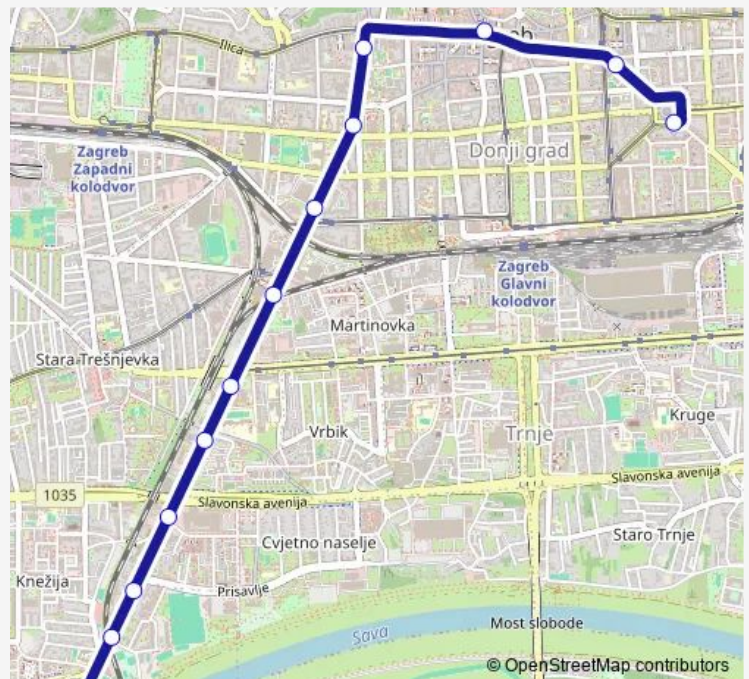

Friday 03:52-06:50

Saturday 03:56-06:50

Sunday 04:56-08:01

Route info

Direction: Ravnice

Stops: 20

Trip Duration: 0 hour 38 min

14 — Mihaljevac-Zaprude

Direction

Savski most — Trg žrt. fašizma

13 stops

[Open route schedule](#)

Savski most

Veslačka

Prisavlje

Vjesnik

Saturday 04:33-23:02

Sunday 05:33-23:08

Route info

Direction: Savski most

Stops: 13

Trip Duration: 0 hour 20 min

Direction

Savski most — Mandlova

Tuesday 04:55-23:22

Wednesday 04:55-23:30

Thursday 04:55-23:30

Friday 04:55-23:23

Saturday 04:55-23:23

Sunday 05:55-23:30

Route info

Direction: Trg žrt. fašizma