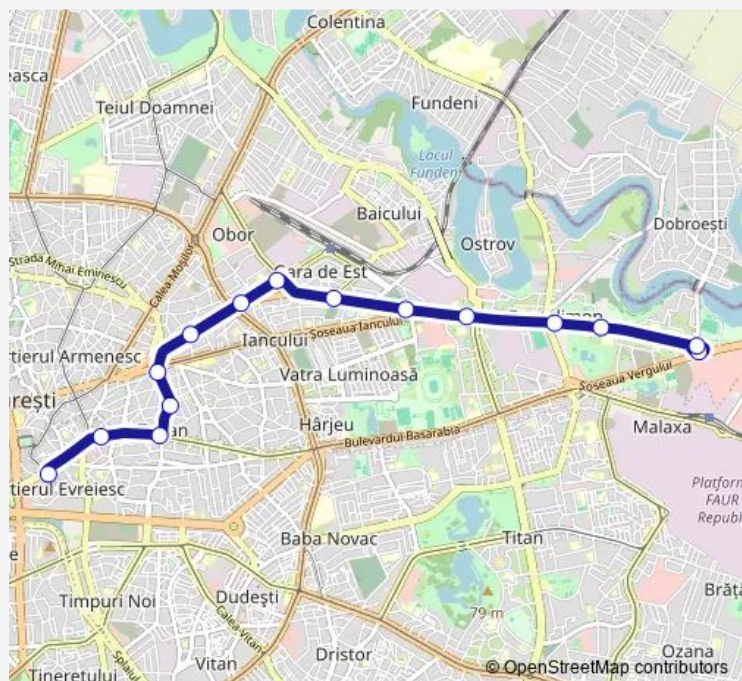

Direction
 Piata Sf. Vineri — Pantelimon

15 stops

[Open route schedule](#)

- Piata Sf. Vineri
- Alexandru Sihleanu
- Hala Traian
- Mecet
- Bd. Pache Protopopescu
- Horei
- Soseaua Mihai Bravu
- Soseaua Pantelimon
- Cimitirul Armenesc
- Soseaua Iancului
- Bd. Chisinau
- Soseaua Morarilor
- Spitalul Sf. Pantelimon
- Pantelimon
- Pantelimon

Route schedule
 Piata Sf. Vineri — Pantelimon

Monday	05:10-22:55
Tuesday	05:10-22:55
Wednesday	05:10-22:55
Thursday	05:10-22:55
Friday	05:10-22:55
Saturday	05:10-22:55
Sunday	05:10-22:55

Route info

Direction: Piata Sf. Vineri

Stops: 15

Trip Duration: 0 hour 38 min

Direction

Pantelimon — Piata Sf. Vineri

16 stops

[Open route schedule](#)

Pantelimon

Spitalul Sf. Pantelimon

Monday 04:50-22:40

Tuesday 04:50-22:40

Wednesday 04:50-22:40

Thursday 04:50-22:40

Friday 04:50-22:40

Saturday 04:50-22:40

Sunday 04:50-22:40

Route info