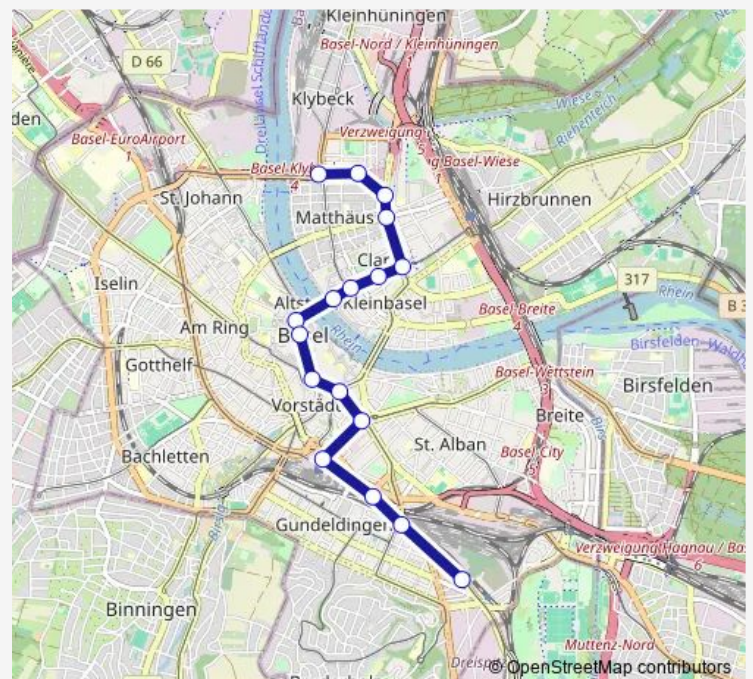

### Direction

Basel, Dreirosenbrücke — Basel, Mparc

17 stops

[Open route schedule](#)

Basel, Dreirosenbrücke

Basel, Brombacherstrasse

Basel, Musical Theater

Basel, Riehenring

Basel, Aeschenplatz

Basel, Bahnhof Sbb

Basel, Peter-Merian

Basel, Münchensteinerstrasse

Basel, Mparc

### Route schedule

Basel, Dreirosenbrücke — Basel, Mparc

Monday	—
Tuesday	—
Wednesday	—
Thursday	—
Friday	—
Saturday	25:09 <sup>+1</sup>
Sunday	—

### Route info

Direction: Basel, Dreirosenbrücke

Stops: 17

Trip Duration: 0 hour 24 min

14 Tram time schedules and route maps are available in an offline PDF at [busmaps.com](https://busmaps.com). Use the [busmaps.com](https://busmaps.com) website to see live bus times, train schedule or subway schedule, and step-by-step directions for all public transit in Basel