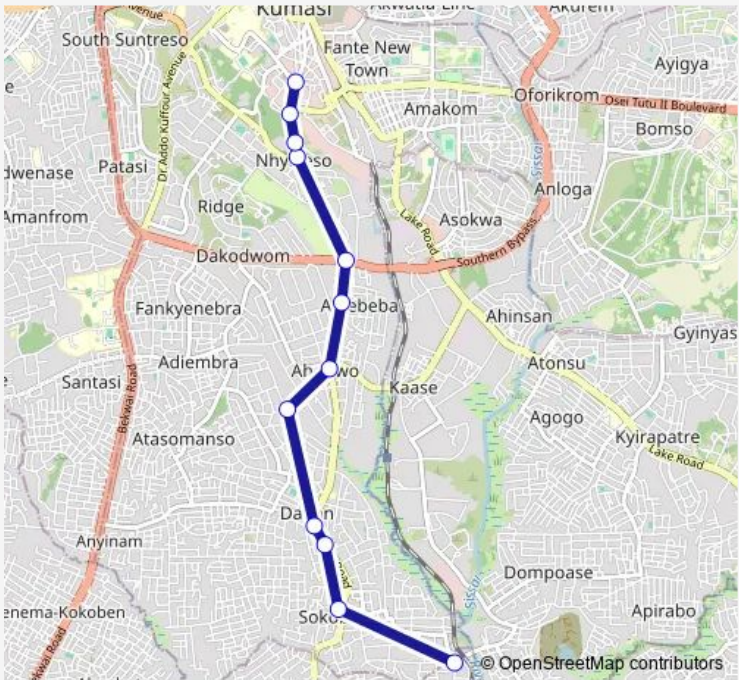

Tram 14 14I

[Go to website](#)

Direction
 stop_242 — stop_105
 12 stops
[Open route schedule](#)

- stop_242
- stop_235
- stop_233
- stop_232
- stop_251
- stop_229
- stop_227
- stop_80
- stop_108
- stop_107
- stop_106
- stop_105

Route schedule
 stop_242 — stop_105

Monday	00:00
Tuesday	00:00
Wednesday	00:00
Thursday	00:00
Friday	00:00
Saturday	00:00
Sunday	00:00

Route info
 Direction: stop_242
 Stops: 12
 Trip Duration: 1 hour 16 min

stop_239

stop_240

stop_241

Route schedule

stop_100 — stop_241

Monday 00:00

Tuesday 00:00

Wednesday 00:00

Thursday 00:00

Friday 00:00

Saturday 00:00

Sunday 00:00

Route info

Direction: stop_100

Stops: 23

Trip Duration: 1 hour 56 min