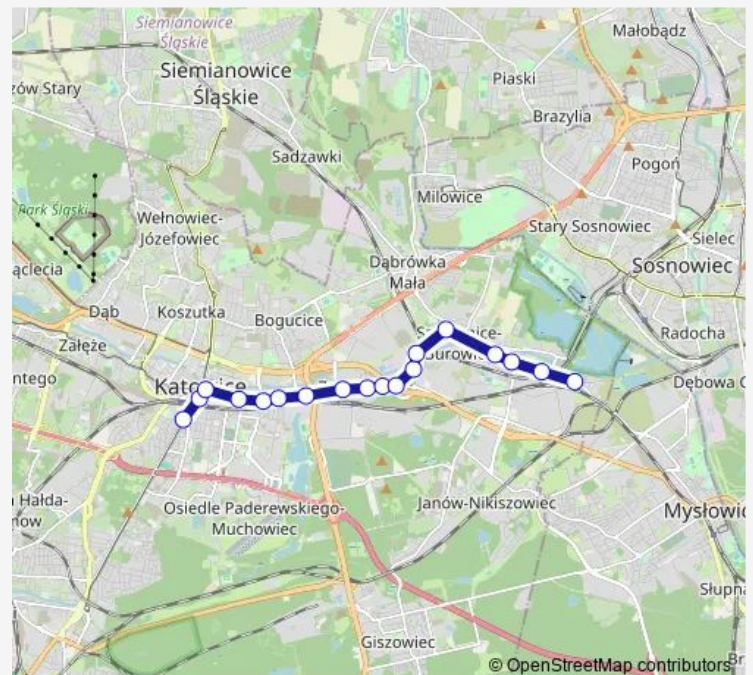

## Route schedule

Katowice Plac Miarki — Szopienice Pętla

Monday 04:30

Tuesday 04:30

Wednesday 04:30

Thursday 04:30

Friday 04:30

Saturday 04:30

## Route info

Direction: Katowice Plac Miarki

Stops: 18

Trip Duration: 0 hour 24 min

14 Tram time schedules and route maps are available in an offline PDF at [busmaps.com](https://busmaps.com). Use the [busmaps.com](https://busmaps.com) website to see live bus times, train schedule or subway schedule, and step-by-step directions for all public transit in Katowice