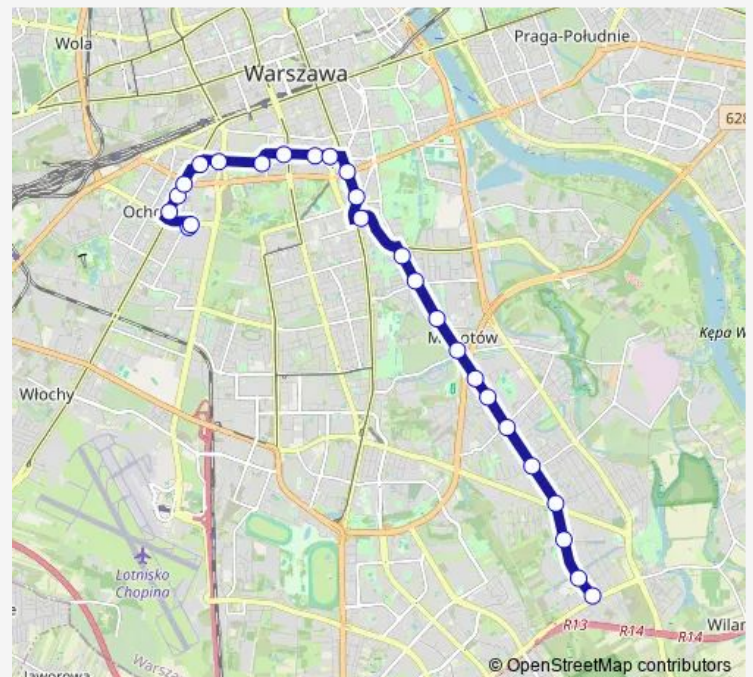

Saturday 04:05-07:20

Sunday 04:05-10:38

Route info

Direction: Woronicza 07

Stops: 23

Trip Duration: 0 hour 35 min

Bitwy Warszawskiej 1920 r. 07

Banacha 06

Direction

Miasteczko Wilanów 06 — Banacha 06

25 stops

[Open route schedule](#)

Miasteczko Wilanów 06

Świątynia Opatrzności Bożej 04

Oś Królewska 06

Sobieskiego 06

Sunday 04:02-10:51

Route info

Direction: Woronicza 07

Stops: 23

Trip Duration: 0 hour 41 min

Direction

Miasteczko Wilanów 06 — Woronicza 10

23 stops

Sunday 22:58-23:38

Route info

Direction: Miasteczko Wilanów 06

Stops: 23

Trip Duration: 0 hour 42 min

14 Tram time schedules and route maps are available in an offline PDF at busmaps.com. Use the busmaps.com website to see live bus times, train schedule or subway schedule, and step-by-step directions for all public transit in Warsaw