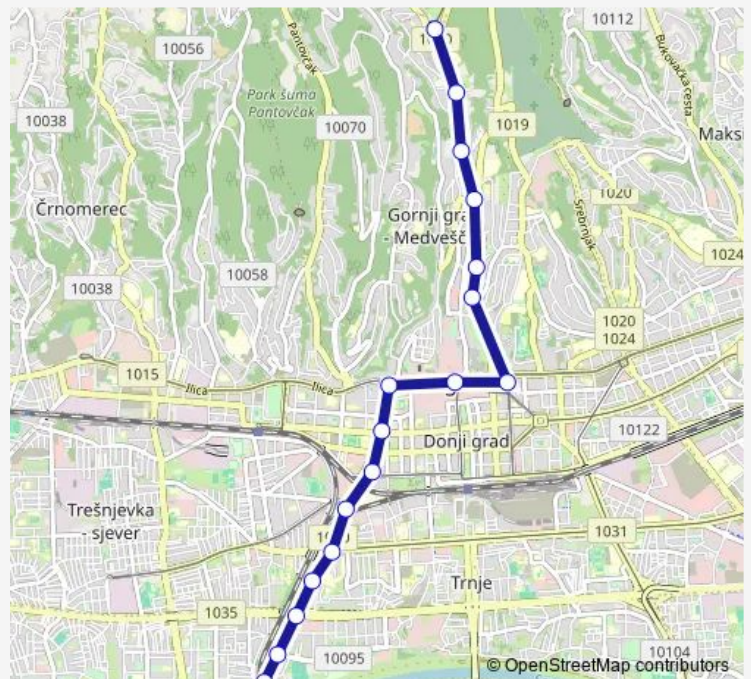

Friday 04:00-13:39

Saturday 04:03-13:39

Sunday 05:02-10:29

Route info

Direction: Ravnice

Stops: 20

Trip Duration: 0 hour 32 min

14 — Mihaljevac-Sav.most

Direction

Mihaljevac — Savski most

18 stops

[Open route schedule](#)

Mihaljevac

Jandrićeva

Radić. šetalište

Gupčeva zvijezda

Belostenčeva

Grškovićeva

Draškovićeva

Trg J. Jelačića

Frankopanska

Rooseveltov trg

Vodnikova

Studentski centar

Route info

Direction: Savski most

Stops: 18

Trip Duration: 0 hour 36 min

Direction

Savski most — Mandlova

21 stops

[Open route schedule](#)