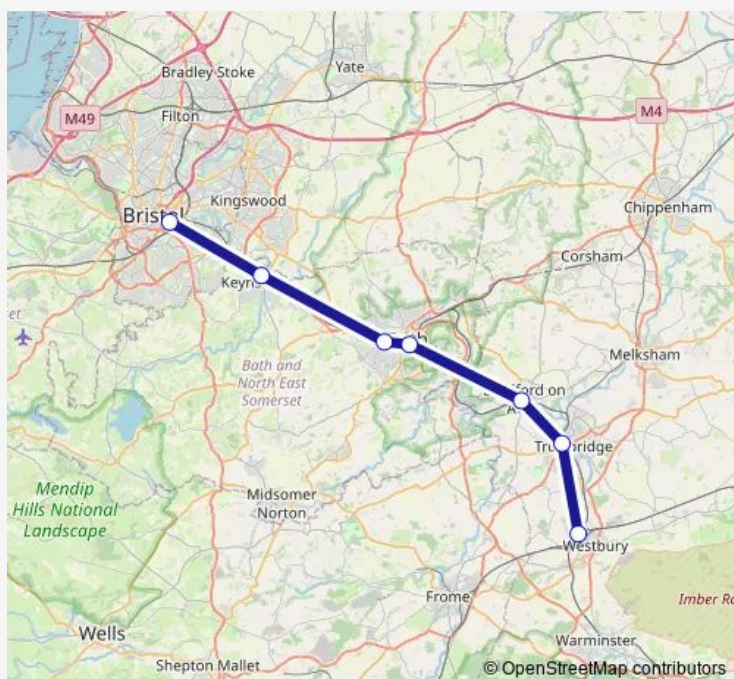

Rail Replacement Bus Service Sw:Bri->Wsb SW replacement bus service from BRI to Wsb

[Go to website](#)

Direction

Bristol Temple Meads — Westbury (Wilts)

7 stops

[Open route schedule](#)

Bristol Temple Meads

Keynsham

Oldfield Park

Bath Spa

Bradford-on-Avon

Trowbridge

Westbury (Wilts)

Route schedule

Bristol Temple Meads — Westbury (Wilts)

Monday —

Tuesday —

Wednesday —

Thursday —

Friday —

Saturday 07:45-21:17

Sunday 11:55-20:29

Route info

Direction: Bristol Temple Meads

Stops: 7

Trip Duration: 1 hour 45 min

Sw:Bri->Wsb Rail Replacement Bus Service time schedules and route maps are available in an offline PDF at busmaps.com. Use the busmaps.com website to see live bus times, train schedule or subway schedule, and step-by-step directions for all public transit in Bath