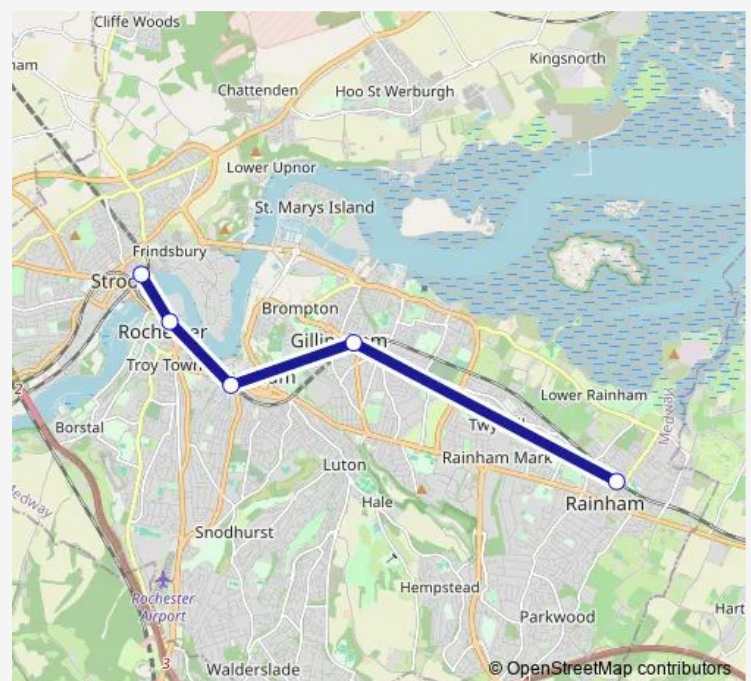

Rail Replacement Bus Service Se:Rai->Soo SE replacement bus service from RAI to Soo

[Go to website](#)

Direction

Rainham (Kent) — Strood

5 stops

[Open route schedule](#)

Rainham (Kent)

Gillingham (Kent)

Chatham

Rochester

Strood

Route schedule

Rainham (Kent) — Strood

Monday —

Tuesday —

Wednesday —

Thursday —

Friday —

Saturday —

Sunday

07:40-23:40

Route info

Direction: Rainham (Kent)

Stops: 5

Trip Duration: 0 hour 40 min

■ Se:Rai->Soo — SE replacement bus service from RAI to Soo **BusMaps**

Se:Rai->Soo Rail Replacement Bus Service time schedules and route maps are available in an offline PDF at busmaps.com. Use the busmaps.com website to see live bus times, train schedule or subway schedule, and step-by-step directions for all public transit in Rochester