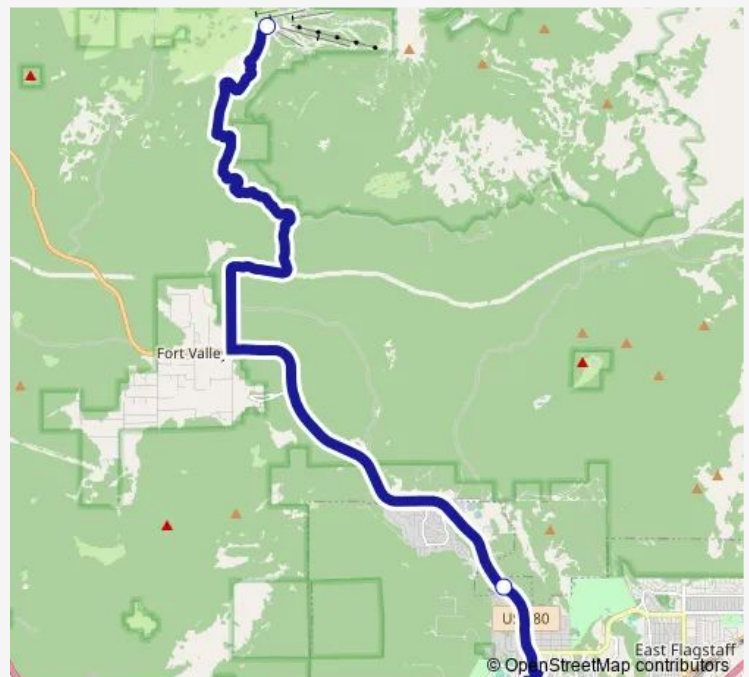

Fort Valley (Pioneer Museum)

Hart Prairie Lodge

Route schedule

Downtown Connection Center — Hart Prairie Lodge

Monday 07:30-17:00

Tuesday 07:30-17:00

Wednesday 07:30-17:00

Thursday 07:30-17:00

Friday 07:30-17:00

Saturday 07:30-17:00

Sunday 07:30-17:00

Route info

Direction: Downtown Connection Center

Stops: 4

Trip Duration: 0 hour 45 min

■ MTEX — Mountain Express

Direction

Hart Prairie Lodge — Downtown Connection Center

4 stops

[Open route schedule](#)

Hart Prairie Lodge

Fort Valley / Stevanna

Flag High Park and Ride

Downtown Connection Center

Route schedule

Hart Prairie Lodge — Downtown Connection Center

Monday	08:20-17:50
Tuesday	08:20-17:50
Wednesday	08:20-17:50
Thursday	08:20-17:50
Friday	08:20-17:50
Saturday	08:20-17:50
Sunday	08:20-17:50