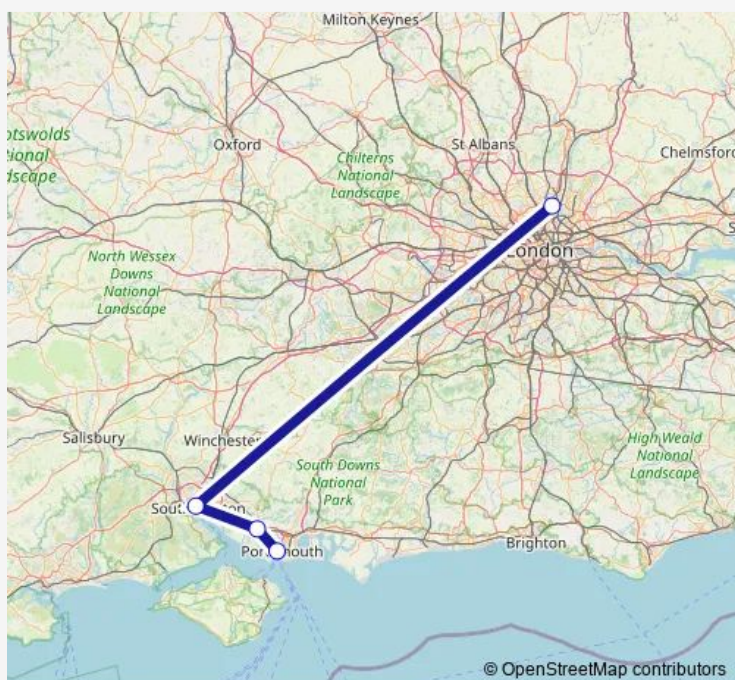

Coach Station, Ne-bound

Bus Station, Stop A

The Hard Interchange, Stand M

Route schedule

Tottenham Hotspur Stadium — The Hard Interchange, Stand M

Monday	—
Tuesday	—
Wednesday	—
Thursday	—
Friday	23:00
Saturday	23:00
Sunday	23:00

Route info

Direction: Tottenham Hotspur Stadium

Stops: 4

Trip Duration: 3 hour 40 min

Direction

Historic Dockyard,Stand P — Tottenham Hotspur Stadium

4 stops

[Open route schedule](#)

Route info

Direction: Historic Dockyard,Stand P

Stops: 4

Trip Duration: 3 hour 45 min

N16 Bus time schedules and route maps are available in an offline PDF at busmaps.com. Use the busmaps.com website to see live bus times, train schedule or subway schedule, and step-by-step directions for all public transit in Portsmouth