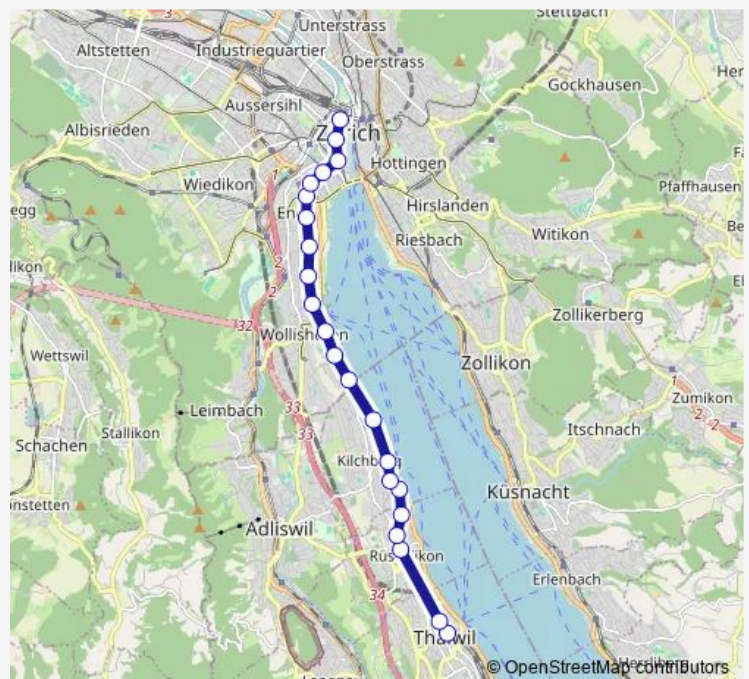

Thursday —

Friday 25:04-02:47⁺¹

Saturday 03:17-02:47⁺¹

Sunday 03:17-02:47⁺¹

Route info

Direction: Thalwil, Zentrum

Stops: 22

Trip Duration: 0 hour 21 min

N16

BusMaps

Direction

Zürich Wollishofen, Bahnhof — Thalwil, Zentrum

27 stops

[Open route schedule](#)

Zürich Wollishofen, Bahnhof

Zürich Wollishofen, Bhf/Staubst