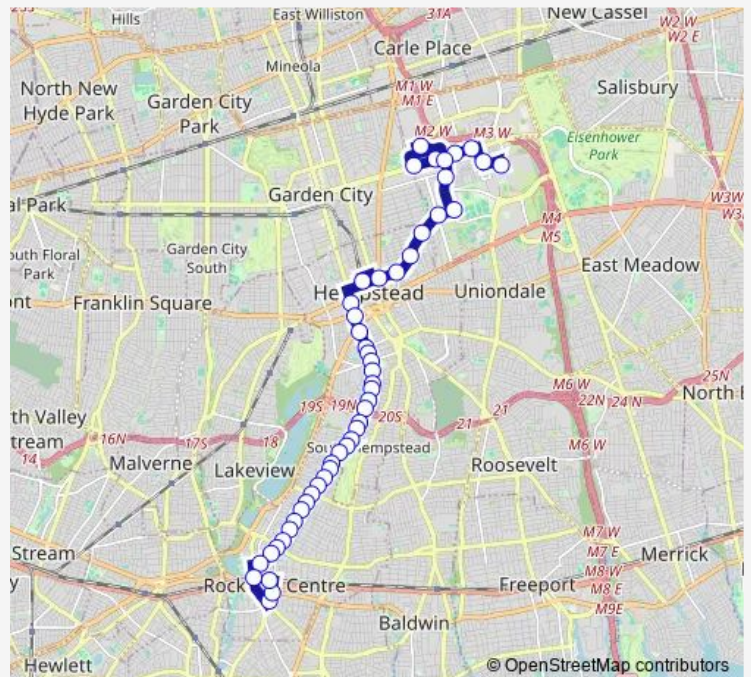

**Bus n16 Hempstead Av / Franklin St**

[Go to website](#)

**Direction**  
 Rockville Centre Sta — Nassau Comm Coll / Endo Loop  
 46 stops  
[Open route schedule](#)

- Rockville Centre Sta
- Washington Ave / N Centre
- Randall Av / Village
- Hempstead Ave + Milford Pl
- Hempstead Ave + Lakeview Ave
- Hempstead Ave + Locust Ave
- Hempstead Ave & Cedar Ave
- Hempstead Ave + Raymond St
- Hempstead Ave + Pine St
- Hempstead Ave + Dartmouth St
- Hempstead Ave + Hamilton St
- Hempstead Ave + Demott Ave
- Hempstead Ave + Hayward La
- Hempstead Ave + Richmond Rd
- Hempstead Ave + Dogwood La
- Hempstead Ave + Essex La
- Hempstead Ave + Columbia Rd
- Hempstead Ave + Cedar St
- Hempstead Ave & Pine Street
- Locust St / Hempstead
- Molloy College

**Route schedule**

Rockville Centre Sta — Nassau Comm Coll / Endo Loop

Monday	22:30-23:30
Tuesday	22:30-23:30
Wednesday	22:30-23:30
Thursday	22:30-23:30
Friday	22:30-23:30
Saturday	—
Sunday	—

**Route info**

Direction: Rockville Centre Sta

Stops: 46

Trip Duration: 0 hour 38 min

n16 — Hempstead Av / Franklin St

S Franklin Ave + Dietz St

S Franklin Ave + E Marshall St

S Franklin Ave + Botsford St

S Franklin Ave + Lawson St

S Franklin Ave + Peters Ave

Graham Av / Franklin

S Franklin Ave + Cruikshank Ave

S Franklin Ave + Grove St

S Franklin Ave Opp Newman Ct

Centre St / Franklin

Hemp Trans Ctr / Main

Clinton St / Jackson