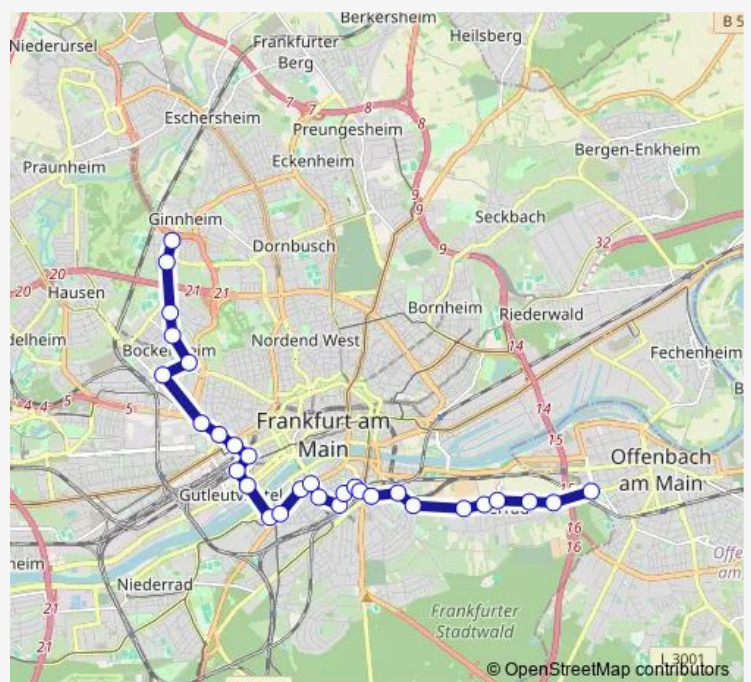

Route schedule

Frankfurt (Main) Ginnheim Mitte — Offenbach (Main)-Westend Offenbach Stadtgrenze

Monday	03:13-02:43 ⁺¹
Tuesday	03:13-02:43 ⁺¹
Wednesday	03:13-02:43 ⁺¹
Thursday	03:13-02:43 ⁺¹
Friday	03:13-04:11
Saturday	—
Sunday	25:07-02:43 ⁺¹

Route info

Direction: Frankfurt (Main) Ginnheim Mitte

Stops: 30

Trip Duration: 0 hour 51 min

■ N16

BusMaps

Frankfurt (Main) Wendelsplatz

Frankfurt (Main) Mühlberg

Frankfurt (Main) Lettigkautweg

Frankfurt (Main) Balduinstraße

Frankfurt (Main) Bleiweißstraße

Frankfurt (Main) Buchrainplatz

Frankfurt (Main) Flaschenburgstraße

Frankfurt (Main) Wiener Straße

Offenbach (Main)-Westend Offenbach Stadtgrenze

Wednesday 03:28-02:58⁺¹

Thursday 03:28-02:58⁺¹

Friday 03:28-03:58

Saturday —

Sunday 25:33-02:58⁺¹

Route info

Direction: Offenbach (Main)-Westend Offenbach Stadtgrenze

Stops: 29