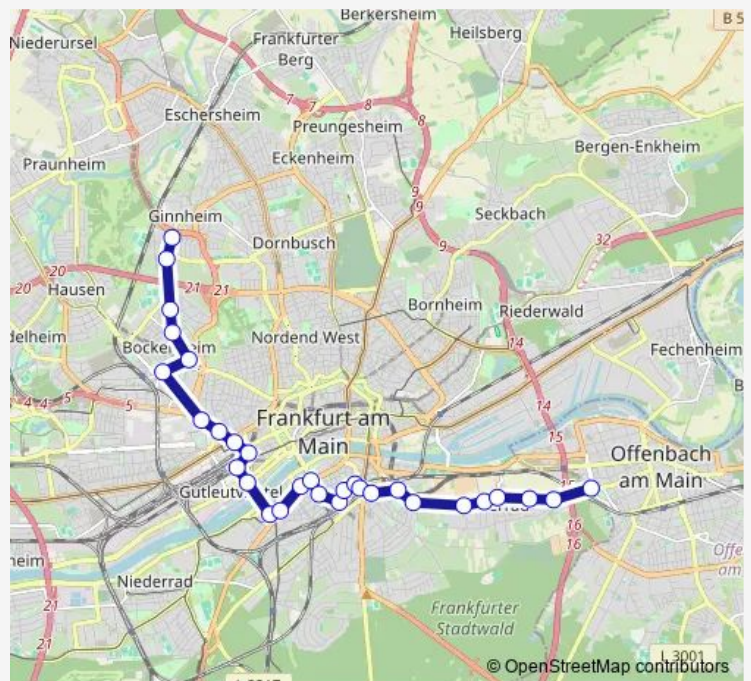

Frankfurt (Main) Schwanthalerstraße

Frankfurt (Main) Südbahnhof

Frankfurt (Main) Brücken-/Textorstraße

Frankfurt (Main) Lokalbahnhof/Textorstraße

Frankfurt (Main) Lokalbahnhof/Darmst. Ldstr.

### Route schedule

Frankfurt (Main) Ginnheim Mitte — Offenbach (Main)-Westend Offenbach Stadtgrenze

Monday	03:13-02:43 <sup>+1</sup>
Tuesday	03:13-02:43 <sup>+1</sup>
Wednesday	03:13-02:43 <sup>+1</sup>
Thursday	03:13-02:43 <sup>+1</sup>
Friday	03:13-04:11
Saturday	—
Sunday	25:07-02:43 <sup>+1</sup>

### Route info

Direction: Frankfurt (Main) Ginnheim Mitte

Stops: 30

Trip Duration: 0 hour 51 min

■ N16

BusMaps

Frankfurt (Main) Wendelsplatz

Frankfurt (Main) Mühlberg

Frankfurt (Main) Lettigkautweg

Frankfurt (Main) Balduinstraße

Frankfurt (Main) Bleiweißstraße

Frankfurt (Main) Buchrainplatz

Frankfurt (Main) Flaschenburgstraße

Frankfurt (Main) Wiener Straße

Offenbach (Main)-Westend Offenbach Stadtgrenze