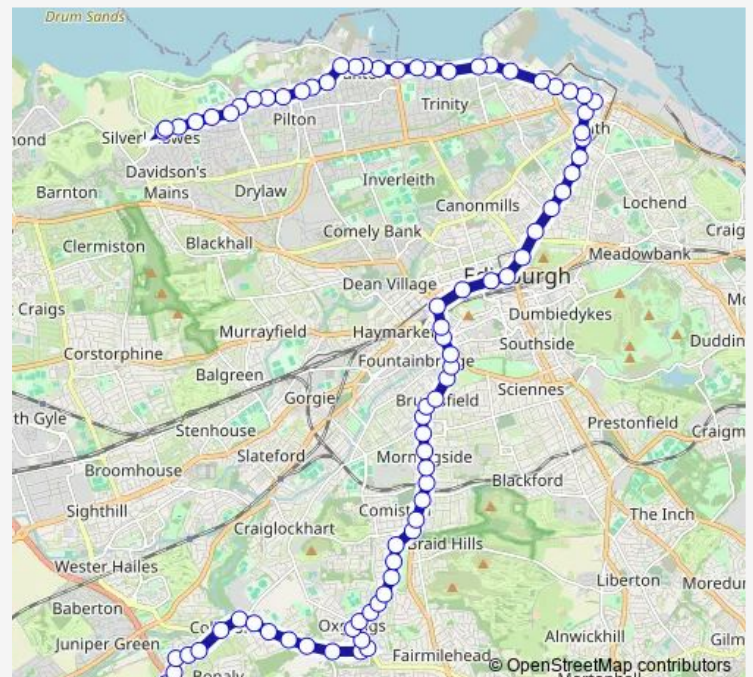

Thursday 00:21-04:03

Friday 00:21-04:03

Saturday 00:21-04:03

Sunday 00:21-04:03

Route info

Direction: Torphin Terminus

Stops: 80

Trip Duration: 0 hour 51 min

Saturday 00:13-03:34

Sunday 00:13-03:34

Route info

Direction: Silverknowes Terminus

Stops: 78

Trip Duration: 0 hour 53 min

Victoria Quay

Sandport Street