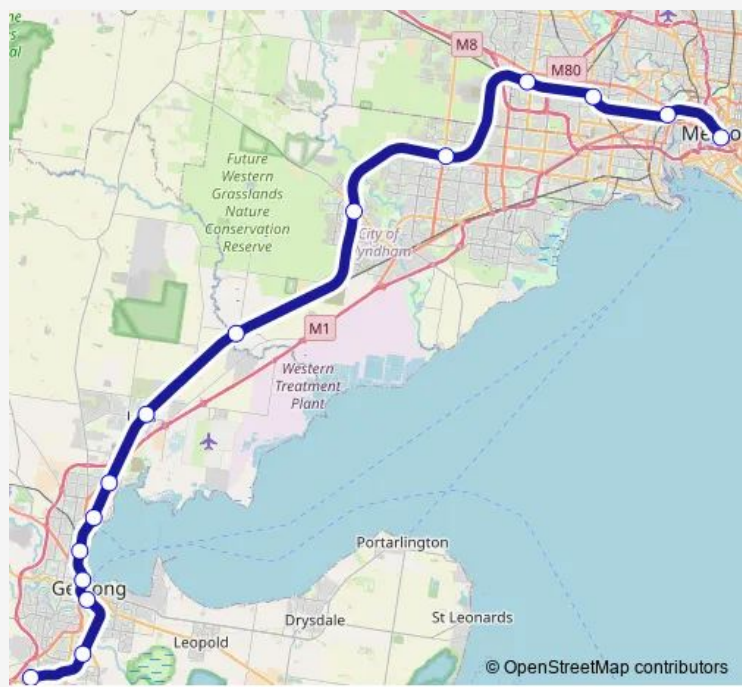

Rail Geelong - Melbourne Via Geelong

[Go to website](#)

Direction
 Southern Cross Railway Station (Melbourne City) — Wyn-
 dham Vale Railway Station (Manor Lakes)

5 stops

[Open route schedule](#)

- Southern Cross Railway Station (Melbourne City)
- Footscray Railway Station (Footscray)
- Sunshine Railway Station (Sunshine)
- Tarneit Railway Station (Tarneit)
- Wynndham Vale Railway Station (Manor Lakes)

Route schedule
 Southern Cross Railway Station (Melbourne City) — Wyn-
 dham Vale Railway Station (Manor Lakes)

Monday	15:54-19:01
Tuesday	15:54-19:01
Wednesday	15:54-19:01
Thursday	15:54-19:01
Friday	15:54-19:01
Saturday	—
Sunday	—

Route info

Direction: Southern Cross Railway Station (Melbourne City)

Stops: 5

Trip Duration: 0 hour 36 min

Direction

Waurm Ponds Railway Station (Waurm Ponds) — Southern Cross Railway Station (Melbourne City)

12 stops

[Open route schedule](#)

Waurm Ponds Railway Station (Waurm Ponds)

Marshall Railway Station (Marshall)

South Geelong Railway Station (South Geelong)

Great Ocean Rd/Camp Rd (Anglesea)

North Geelong Railway Station (North Geelong)