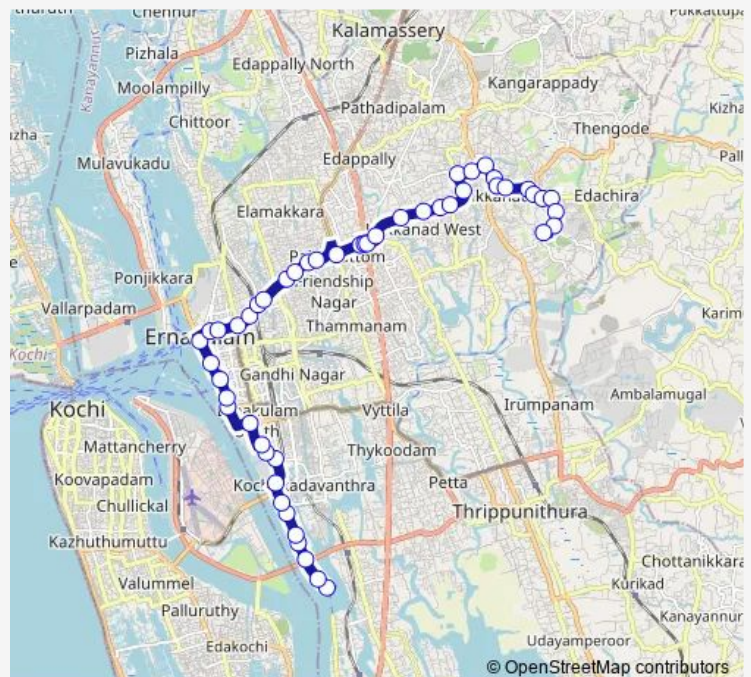

Thursday 06:00

Friday 06:00

Saturday 06:00

Sunday 06:00

Route info

Direction: Nilampathinia Mugal Junction

Stops: 50

Trip Duration: 0 hour 59 min

Thursday 06:00

Friday 06:00

Saturday 06:00

Sunday 06:00

Route info

Direction: Thevara Ferry

Stops: 50

Trip Duration: 0 hour 59 min