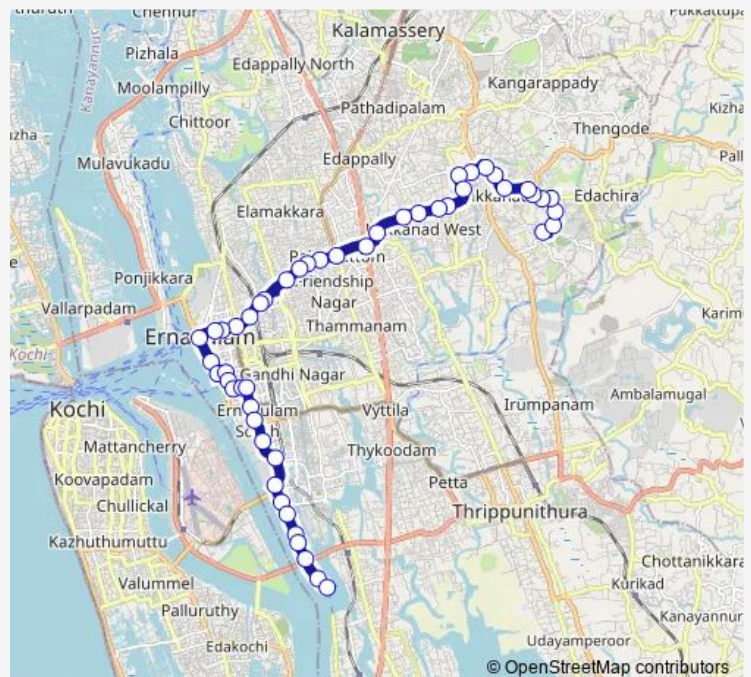

Bus Nilampathijamukal ↔ Thevara Ferry

[Go to website](#)

Direction

Thevara Ferry — Nilampathinia Mugal Junction

50 stops

[Open route schedule](#)

- Thevara Ferry
- Colony Pady
- Shanthi Nagar
- Mamanji Mukk
- S H College
- Mattamal Junction
- Chakola
- Thevara
- Atlantis
- Cochin Shipyard Main Gate
- Ravipuram
- Pallimukk
- Gandhi Square
- Subash Park
- Children's Park
- Menaka
- High Court Junction
- Saritha
- St Alberts
- Kacheripadi
- North Railway Station

Route schedule

Thevara Ferry — Nilampathinia Mugal Junction

Monday	06:00
Tuesday	06:00
Wednesday	06:00
Thursday	06:00
Friday	06:00
Saturday	06:00
Sunday	06:00

Route info

Direction: Thevara Ferry

Stops: 50

Trip Duration: 0 hour 59 min

Thevara Ferry

Bus time schedules and route maps are available in an offline PDF at busmaps.com. Use the busmaps.com website to see live bus times, train schedule or subway schedule, and step-by-step directions for all public transit in Kanayannur