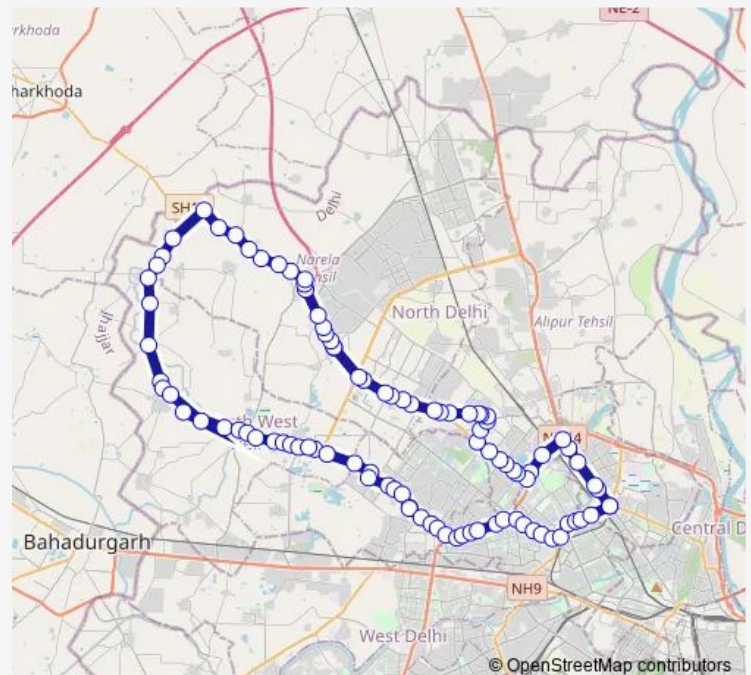

Shahbad Bank

Delhi Engg College Shahbad

Shahbad Daulatpur Gaon

Route schedule

Azadpur Terminal — Azadpur Terminal

Monday 05:00-22:05

Tuesday 05:00-22:05

Wednesday 05:00-22:05

Thursday 05:00-22:05

Friday 05:00-22:05

Saturday 05:00-22:05

Sunday 05:00-22:05

Route info

Direction: Azadpur Terminal

Stops: 97

Trip Duration: 4 hour 10 min