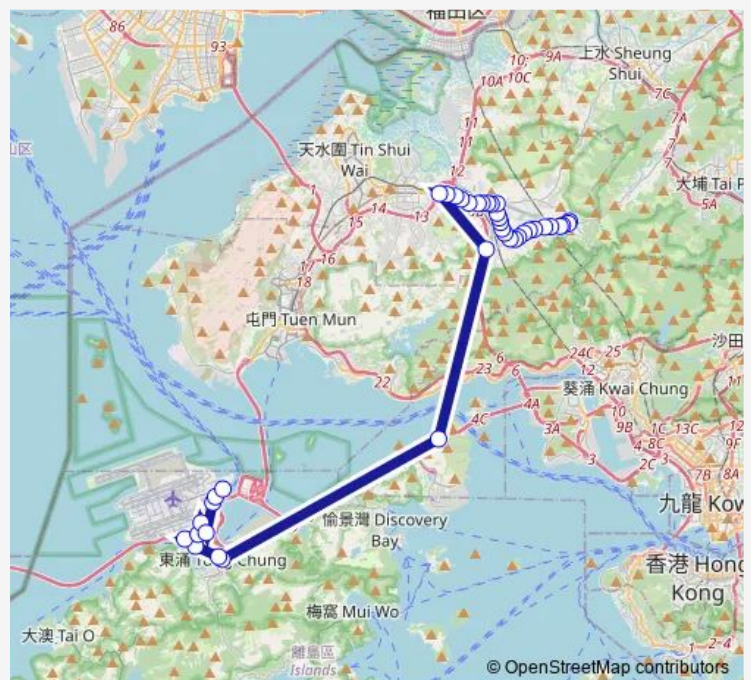

Monday 05:10-06:10

Tuesday 05:10-06:10

Wednesday 05:10-06:10

Thursday 05:10-06:10

Friday 05:10-06:10

Saturday 05:10-06:10

Sunday —

Route info

Direction: [Kmb] Sheung Tsuen BUS Terminus → [Lwb] Sheung Tsuen BUS Terminus

Stops: 39

Trip Duration: 1 hour 13 min

■ E36P — Sheung Tsuen - Skycity

[Kmb] TAI Kong Po|[Lwb] TAI Kong Po

[Kmb] KAM Tin|[Lwb] KAM Tin