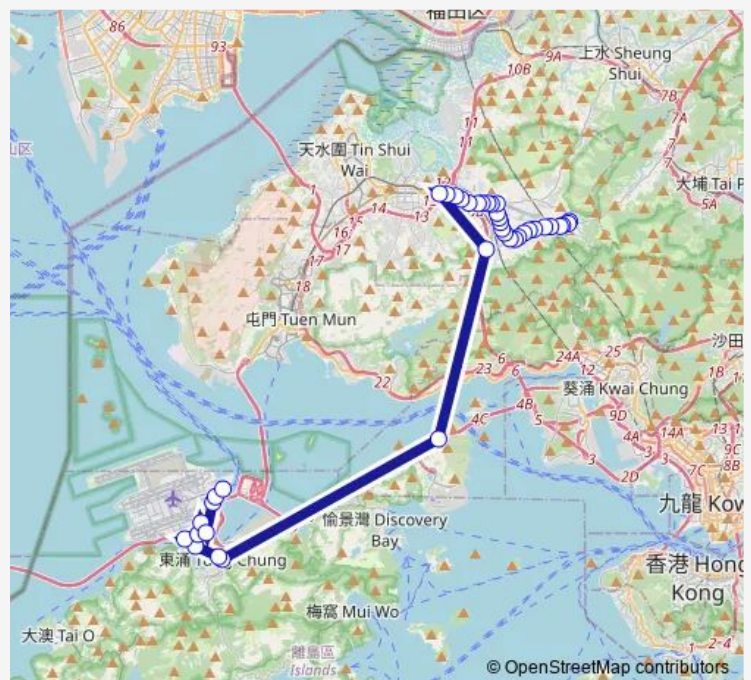

Monday 05:10-06:10

Tuesday 05:10-06:10

Wednesday 05:10-06:10

Thursday 05:10-06:10

Friday 05:10-06:10

Saturday 05:10-06:10

Sunday —

Route info

Direction: [Kmb] Sheung Tsuen BUS Terminus → [Lwb] Sheung Tsuen BUS Terminus

Stops: 39

Trip Duration: 1 hour 11 min

■ E36p — Sheung Tsuen - Skycity

[Kmb] TAI Kong Po|[Lwb] TAI Kong Po

[Kmb] KAM Tin|[Lwb] KAM Tin