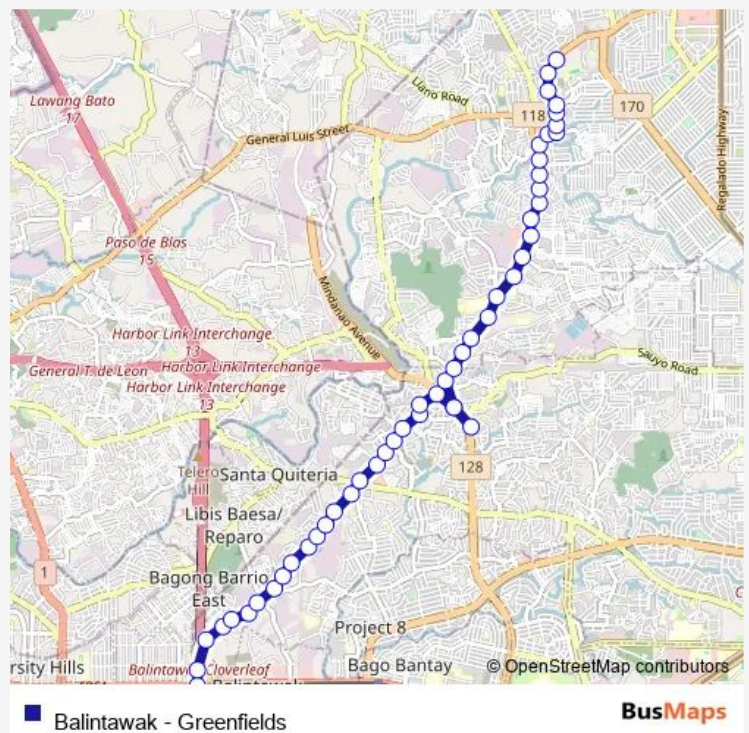

Quirino Highway near Maximina Intersection, Quezon City

Quirino Highway / Francisco Intersection, Quezon City

Quirino Highway / 127 Interior Intersection, Quezon City

Quirino Highway, Quezon City

Pascual Memorial Elementary School, Quirino Highway, Quezon City

Quirino Highway / Masagana Intersection, Quezon City

Baesa Town Centre, Quirino Highway, Quezon City

Baesa Cemetary, Quirino Highway, Quezon City

Quirino Highway / Rodriguez Drive Intersection, Quezon City

Inglesia ni Cristo, Quirino Highway, Quezon City

Quirino Highway / Vipra Intersection, Quezon City

Chowking, Quirino Highway, Quezon City

SM Supermarket, Quirino Highway, Quezon City

Route schedule

Andreas Bonifacio, Quezon City — Bestlink Institute of Information Technology, 121.041724

Monday	00:00
Tuesday	00:00
Wednesday	00:00
Thursday	00:00
Friday	00:00
Saturday	00:00
Sunday	00:00

Route info

Direction: Andreas Bonifacio, Quezon City

Stops: 50

Trip Duration: 0 hour 53 min

Quirino Highway / Kalapati Intersection, Quezon City