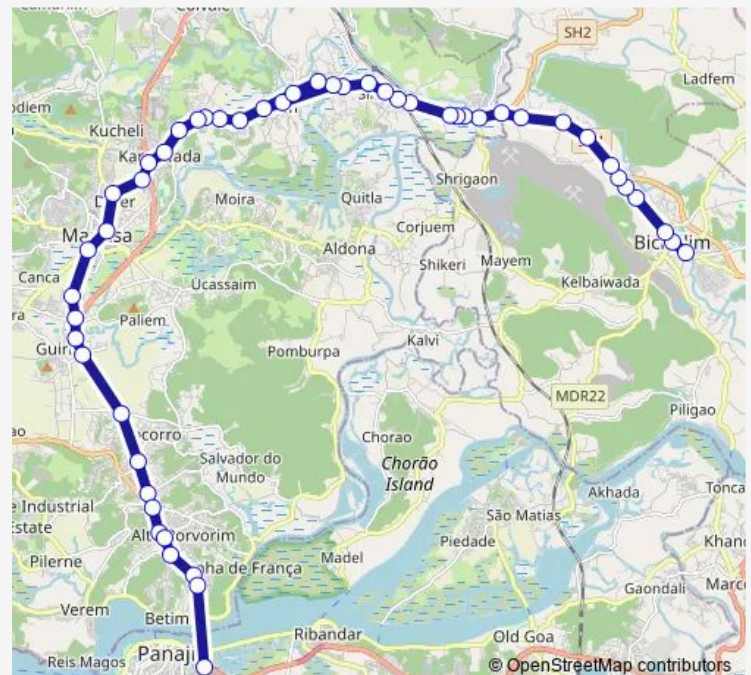

Thursday 05:45-10:45

Friday 05:45-10:45

Saturday 05:45-10:45

Sunday 05:45-10:45

Route info

Direction: Bicholim KTC Bus Stand

Stops: 50

Trip Duration: 1 hour 0 min