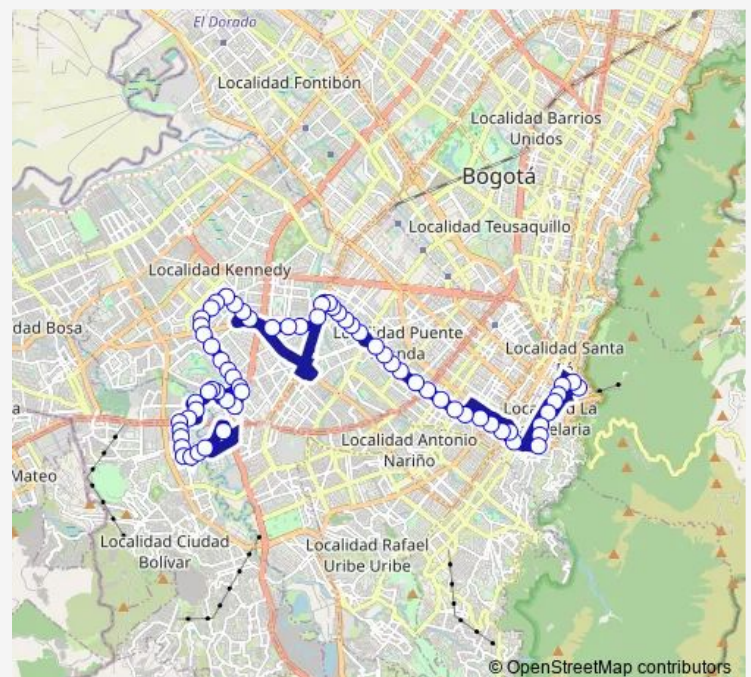

AC 3 - KR 31b

AC 3 - AK 36

AC 3 - KR 38

Route schedule

CL 22 - KR 1 Este — KR 61 - CL45A Sur Br. Isla del Sol

Monday 05:10-00:07⁺¹

Tuesday 05:10-00:07⁺¹

Wednesday 05:10-00:07⁺¹

Thursday 05:10-00:07⁺¹

Friday 05:10-00:07⁺¹

Saturday 05:10-00:03⁺¹

Sunday 06:05-22:58

Route info

Direction: CL 22 - KR 1 Este

Stops: 66

Trip Duration: 1 hour 43 min

C80 — Isla Del Sol

BusMaps

AC 3 - KR 41

AC 3 - KR 41

AC 3 - KR 53b

AC 3 - KR 53D Bis

AC 3 - KR 56

AC 3 - KR 60