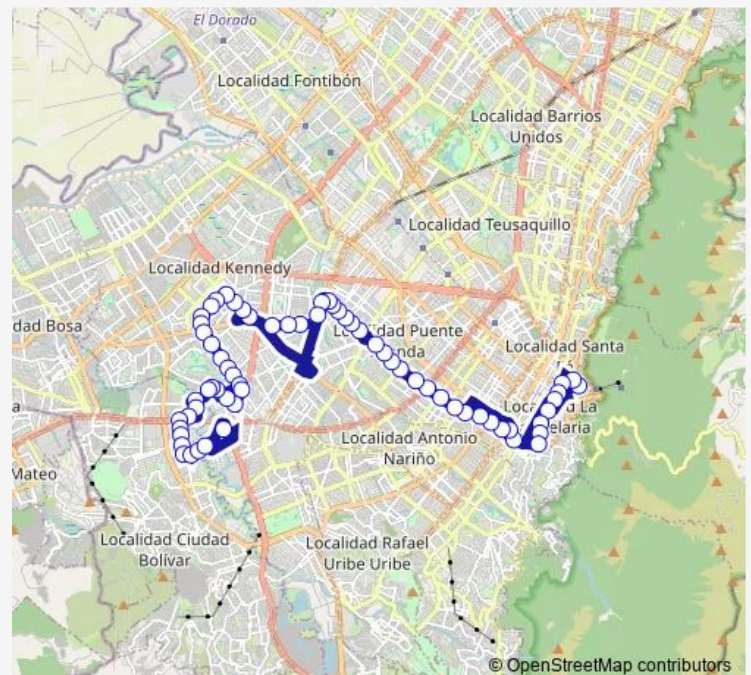

AC 3 - KR 31b

AC 3 - AK 36

AC 3 - KR 38

Route schedule

CL 22 - KR 1 Este — KR 61 - CI45a Sur Br. Isla del Sol

Monday 05:10-00:07⁺¹

Tuesday 05:10-00:07⁺¹

Wednesday 05:10-00:07⁺¹

Thursday 05:10-00:07⁺¹

Friday 05:10-00:07⁺¹

Saturday 05:10-00:03⁺¹

Sunday 06:05-22:58

Route info

Direction: CL 22 - KR 1 Este

Stops: 66

Trip Duration: 1 hour 24 min

C80 — Isla Del Sol

BusMaps

AC 3 - KR 41

AC 3 - KR 41

AC 3 - KR 53b

AC 3 - KR 53D Bis

AC 3 - KR 56

AC 3 - KR 60