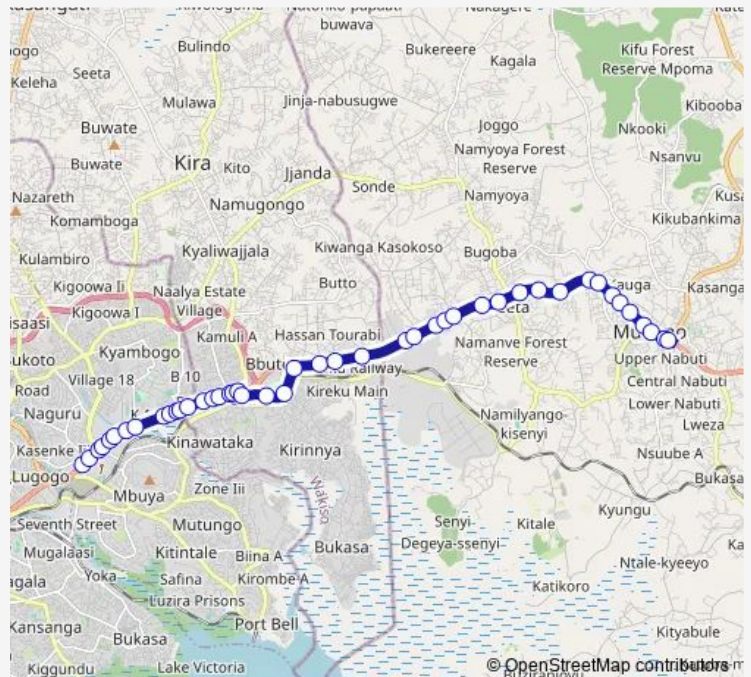

Bus IC115 Mukono Taxi Park-Nakawa Taxi Park

[Go to website](#)

Direction

Utoda Nakawa — Mukono Taxi Park

45 stops

[Open route schedule](#)

Utoda Nakawa

Kagate - Yuasa

Nakawa Vocational Institute - Management Training And Advisory Centre (Mtac)

Spear Motors - Jinja And Ntinda Rd Jct

Chata Investments - Umeme (Jinja Rd)

City Oil Nakawa

Steel And Tube Industries - Pepsi

Kyambogo

Lakhani Motors

Nabisunsa

Banda

Hass Petrol Station (Banda)

Petro Fuel Station (Banda)

Global Paints (Jinja Rd)

Kireka Market

Good Daddy Primary School

Total Fuel Station (Kireka)

Kireka

Shell (Kireka)

Palace Junior School

Mandela Sports Hotel

Route schedule

Utoda Nakawa — Mukono Taxi Park

Monday 06:30-19:00

Tuesday 06:30-19:00

Wednesday 06:30-19:00

Thursday 06:30-19:00

Friday 06:30-19:00

Saturday 06:30-19:00

Sunday 06:30-19:00

Route info

Direction: Utoda Nakawa

Stops: 45

Trip Duration: 1 hour 10 min

IC115 — Mukono Taxi Park-Nakawa Taxi Park