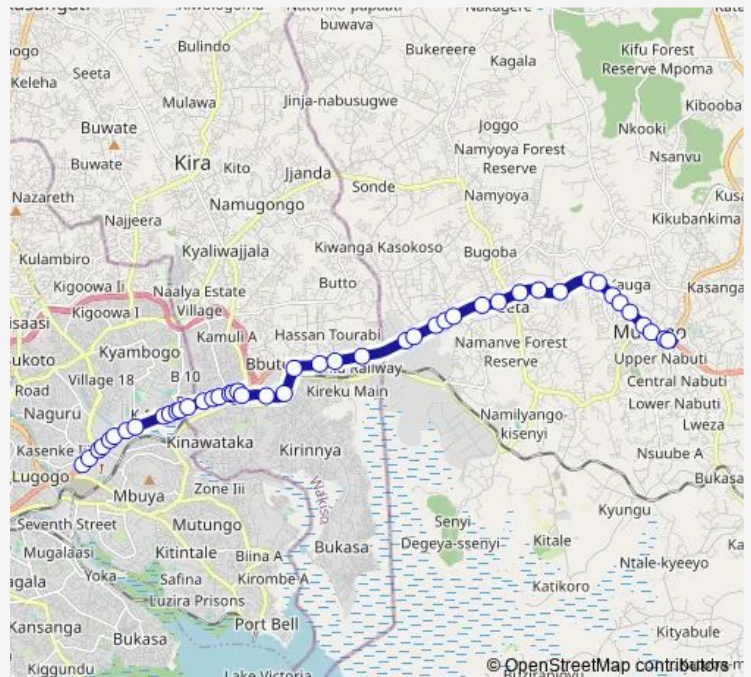

Tuesday 06:30-19:00

Wednesday 06:30-19:00

Thursday 06:30-19:00

Friday 06:30-19:00

Saturday 06:30-19:00

Sunday 06:30-19:00

Route info

Direction: Utoda Nakawa

Stops: 45

Route Duration: 1 hour 22 min

Ic115 — Mukono Taxi Park-Nakawa Taxi Park

Namboole Stage

Bweyogerere

Shire Petroleum

Gto Petro Pump - Watoto Church East

Namanve

Sunday 06:30-19:00

Route info

Direction: Mukono Health Centre

Stops: 44

Trip Duration: 1 hour 26 min

Shell (Kireka)

Total Fuel Station (Kireka)

Kireka