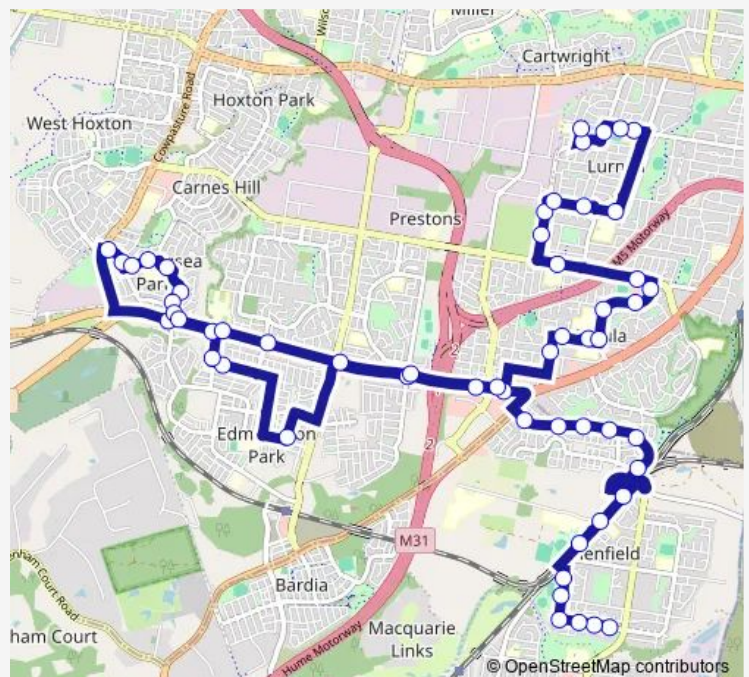

Somme Av Before Poziers Rd

Hartlepool Rd Before Rynan Av

Rynan Av After Hartlepool Rd

Route schedule

Harrow Rd Opp O'Malley PI — Lurnea Public School, West St

Monday 07:44

Tuesday 07:44

Wednesday 07:44

Thursday 07:44

Friday —

Saturday —

Sunday —

Route info

Direction: Harrow Rd Opp O'Malley PI

Stops: 56

Trip Duration: 1 hour 1 min

1027 — Harrow and O'Malley to Lurnea Ps

Camden Valley Way Opp William Carey Christian School

Camden Valley Way At Talana Hill Dr

Joshua Moore Dr After Cowpasture Rd

Joshua Moore Dr Opp Sunrise Pl

Horningsea Park Dr Before Leichhardt St

Horningsea Park Dr Opp John Edmondson High School

Horningsea Park Dr Opp Bunya Park

Horningsea Park Dr At Carruthers Dr

Horningsea Park Dr Before Brindabella Dr

Horningsea Park Dr Before Camden Valley Way