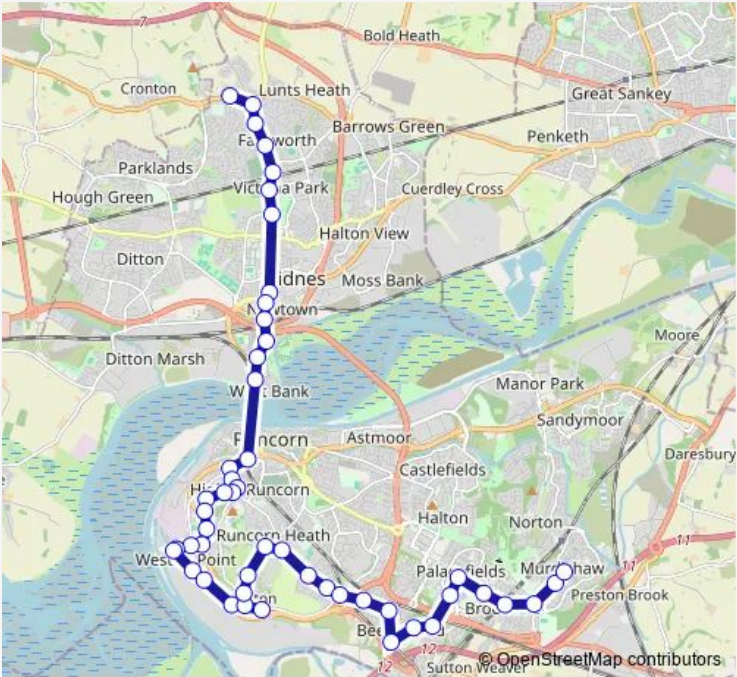

## Bus C41A Murdishaw - Cronton Lane via Beechwood, Runcorn

[Go to website](#)

**Direction**  
 Murdishaw Cen. — Hillcrest  
 47 stops  
[Open route schedule](#)

- Murdishaw Cen.
- Barnfield Avenue
- Ormiston Bolingbroke Academy
- Brookvale
- Parkside
- Palacefields
- THE GLEN
- Cherry Blossom
- Hillview School
- Martindale
- Beechwood
- Coniston Close
- Mormon Church
- Malpas Road
- Heath School
- Golf Course
- Heath Drive
- Water Tower
- Ashton Close
- The Cross
- R Savage East Way

Route schedule  
 Murdishaw Cen. — Hillcrest

Monday	07:52
Tuesday	07:52
Wednesday	07:52
Thursday	07:52
Friday	07:52
Saturday	—
Sunday	—

Route info  
 Direction: Murdishaw Cen.  
 Stops: 47  
 Trip Duration: 0 hour 58 min

Westfield Crescent

Westfield Top

Holloway

Roland Avenue

Penn Lane

Runcorn Station

Irwell Street/the Bridge

Waterloo Centre

## Route info

Direction: Hillcrest

Stops: 50

Trip Duration: 0 hour 44 min

Weaver Hotel

Mather Avenue

Bankes Lane

Weston East Way