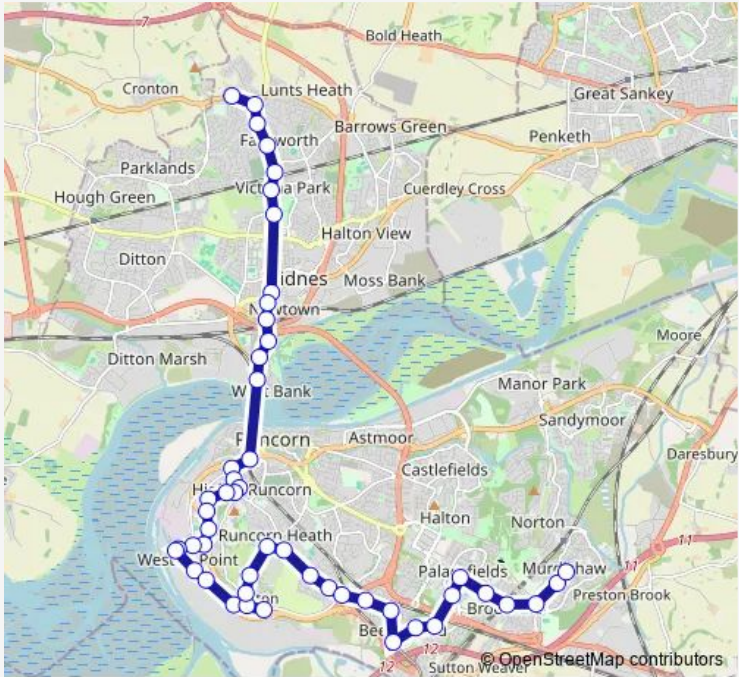

Bus C41A Murdishaw - Cronton Lane via Beechwood, Runcorn

[Go to website](#)

Direction
 Murdishaw Cen. — Hillcrest

47 stops

[Open route schedule](#)

- Murdishaw Cen.
- Barnfield Avenue
- Ormiston Bolingbroke Academy
- Brookvale
- Parkside
- Palacefields
- THE GLEN
- Cherry Blossom
- Hillview School
- Martindale
- Beechwood
- Coniston Close
- Mormon Church
- Malpas Road
- Heath School
- Golf Course
- Heath Drive
- Water Tower
- Ashton Close
- The Cross
- R Savage East Way

Route info

Direction: Murdishaw Cen.

Stops: 47

Trip Duration: 0 hour 58 min

■ C41A — Murdishaw - Cronton Lane via Beechwood, Runcorn **BusMaps**

Bankes Lane

Weaver Hotel

South Parade

Wednesday 16:40

Thursday 16:40

Friday 13:40

Saturday —

Sunday —

Route info

Direction: Hillcrest

Stops: 50

Trip Duration: 0 hour 44 min

Weaver Hotel

Mather Avenue

Bankes Lane

Weston East Way

Cavendish Road

The Cross

Royal Oak