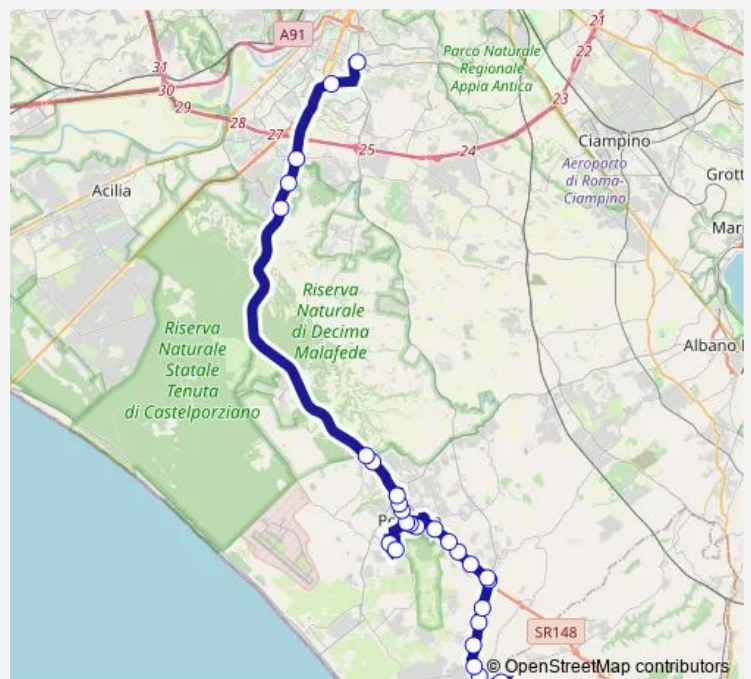

Thursday 07:05

Friday 07:05

Saturday —

Sunday —

Route info

Direction: Ardea | Piazza del Popolo # f12635

Stops: 29

Trip Duration: 1 hour 14 min