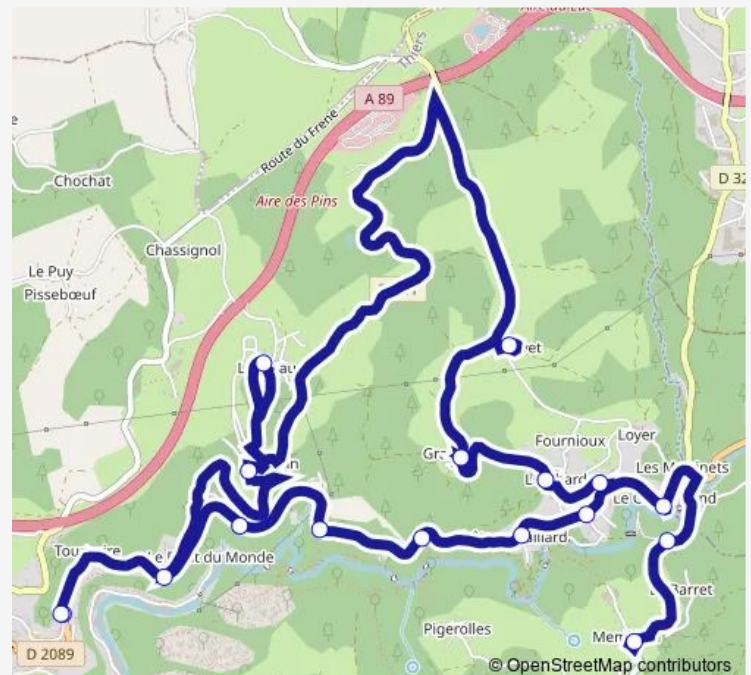

### Direction

Boulay — Boulay

17 stops

[Open route schedule](#)

- Boulay
- Les 3 bancs
- Allumettes
- Le Grand Tournant
- La Roche Noire
- Château Gaillard
- Bellevue
- Loyer
- Lombard
- Granetias
- Thivet
- La Rigaudie
- Barbarin
- Chêne Rond
- Route de Sainte-Agathe
- Membrun
- Boulay

### Route schedule

Boulay — Boulay

Monday	07:55-16:40
Tuesday	07:55-16:40
Wednesday	—
Thursday	07:55-16:40
Friday	07:55-16:40
Saturday	—
Sunday	—

### Route info

Direction: Boulay

Stops: 17

Trip Duration: 0 hour 30 min

■ Scolaire I — Boulay - Boulay

Scolaire I Bus time schedules and route maps are available in an offline PDF at [busmaps.com](https://busmaps.com). Use the [busmaps.com](https://busmaps.com) website to see live bus times, train schedule or subway schedule, and step-by-step directions for all public transit in Thiers