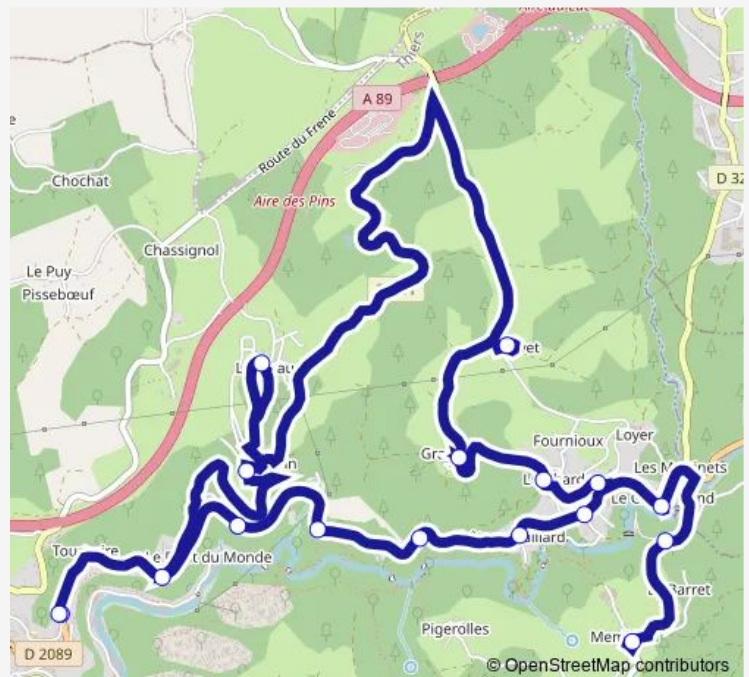

Bus Scolaire I Boulay - Boulay

[Go to website](#)

Direction

Boulay — Boulay

17 stops

[Open route schedule](#)

- Boulay
- Les 3 bancs
- Allumettes
- Le Grand Tournant
- La Roche Noire
- Château Gaillard
- Bellevue
- Loyer
- Lombard
- Granetias
- Thivet
- La Rigaudie
- Barbarin
- Chêne Rond
- Route de Sainte-Agathe
- Membrun
- Boulay

Route schedule

Boulay — Boulay

Monday	07:55-16:40
Tuesday	07:55-16:40
Wednesday	—
Thursday	07:55-16:40
Friday	07:55-16:40
Saturday	—
Sunday	—

Route info

Direction: Boulay

Stops: 17

Trip Duration: 0 hour 30 min