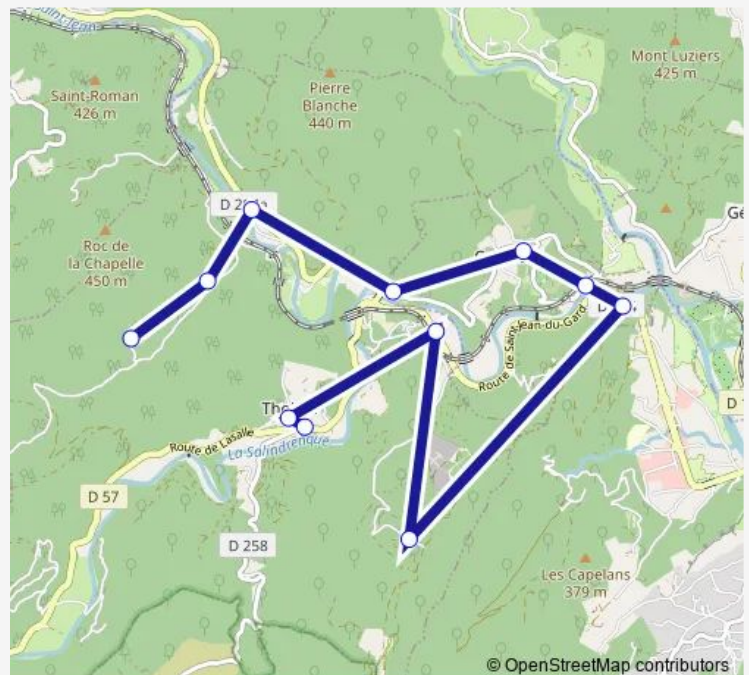

Bus 077 Thoiras (Pages) Ecole DE Thoiras

[Go to website](#)

Direction

Ecole — Marceau Lapierre

11 stops

[Open route schedule](#)

Ecole

LE Moina

LES Arnauds

Lale

LA Montee

L'Elze

LA Vignasse

Thelisse

Campsoureille

LES Bancel

Marceau Lapierre

Route schedule

Ecole — Marceau Lapierre

Monday 16:33

Tuesday 16:33

Wednesday —

Thursday 16:33

Friday 16:33

Saturday —

Sunday —

Route info

Direction: Ecole

Stops: 11

Trip Duration: 0 hour 35 min