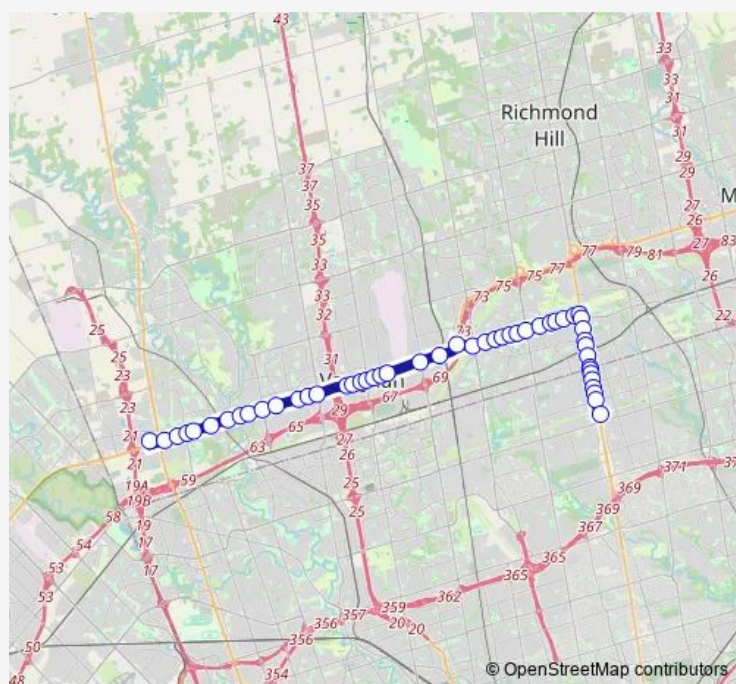

Highway 7 / Costa Av

### Route schedule

Vaughan Valley Blvd / Highway 7 — Finch GO BUS Terminal Platform 10

Monday	04:04-02:31 <sup>+1</sup>
Tuesday	04:04-02:31 <sup>+1</sup>
Wednesday	04:04-02:31 <sup>+1</sup>
Thursday	04:04-02:31 <sup>+1</sup>
Friday	04:04-02:31 <sup>+1</sup>
Saturday	04:42-02:38 <sup>+1</sup>
Sunday	—

### Route info

Direction: Vaughan Valley Blvd / Highway 7

Stops: 50

Trip Duration: 0 hour 53 min

077 — Highway 7

Highway 7 / Keele St

Highway 7 / Baldwin Av

Highway 7 / Centre St

Centre ST / Dufferin St

Centre ST / Wade Gate

Centre ST / Carl Tennen St

Centre ST / Taiga Dr

Centre ST / NEW Westminster Dr

Promenade Terminal Platform 1

Centre ST / Bathurst St

Centre ST / Atkinson Av