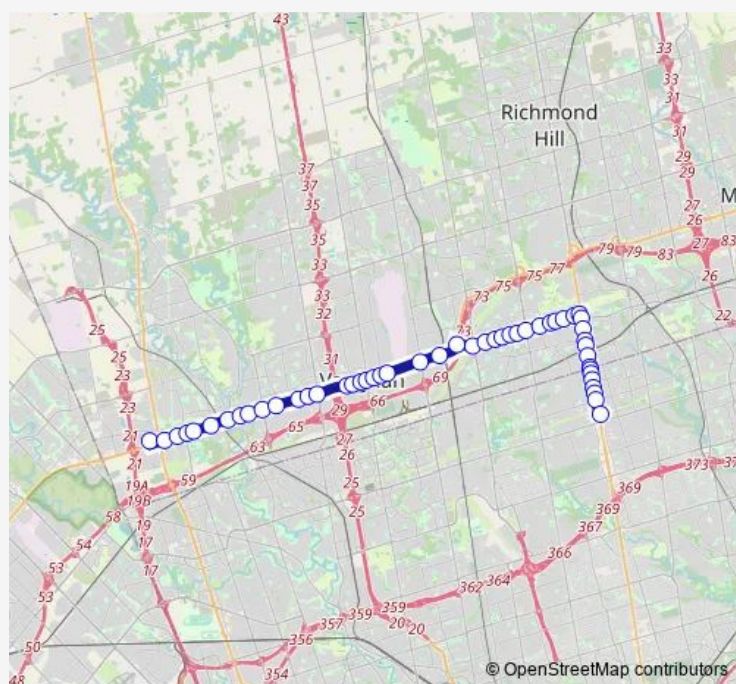

Highway 7 / Marycroft Av

Highway 7 / Whitmore Rd

Highway 7 / Nova Star Dr

Highway 7 / Weston Rd

Highway 7 / Commerce St

Highway 7 / Interchange Way

Highway 7 / Millway Av

Highway 7 / Jane St

Highway 7 / Maplecrete Rd

Highway 7 / Creditstone Rd

Highway 7 / Costa Av

Route schedule

Vaughan Valley Blvd / Highway 7 — Finch GO BUS Terminal Platform 10

Monday	04:04-02:31 ⁺¹
Tuesday	04:04-02:31 ⁺¹
Wednesday	04:04-02:31 ⁺¹
Thursday	04:04-02:31 ⁺¹
Friday	04:04-02:31 ⁺¹
Saturday	04:42-02:38 ⁺¹
Sunday	—

Route info

Direction: Vaughan Valley Blvd / Highway 7

Stops: 50

Trip Duration: 1 hour 12 min

077 — Highway 7

Highway 7 / Keele St

Highway 7 / Baldwin Av

Highway 7 / Centre St

Centre ST / Dufferin St

Centre ST / Wade Gate

Centre ST / Carl Tennen St

Centre ST / Taiga Dr

Centre ST / NEW Westminster Dr

Promenade Terminal Platform 1

Centre ST / Bathurst St

Centre ST / Atkinson Av