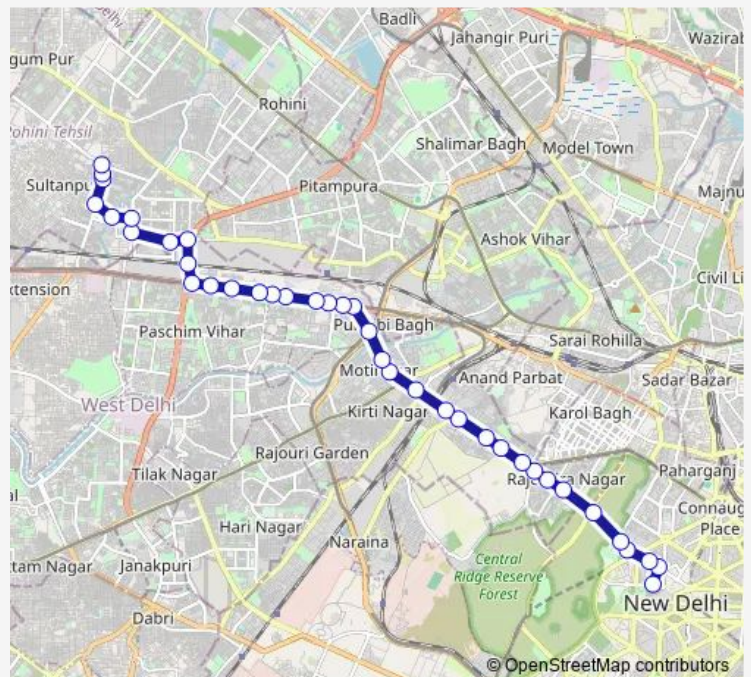

### Route info

Direction: Kendriya Terminal (Pt. Pant Marg)

Stops: 35

Trip Duration: 1 hour 24 min

■ 944up

BusMaps

Ordinance Depot

Avtar Enclave / New Multan Nagar