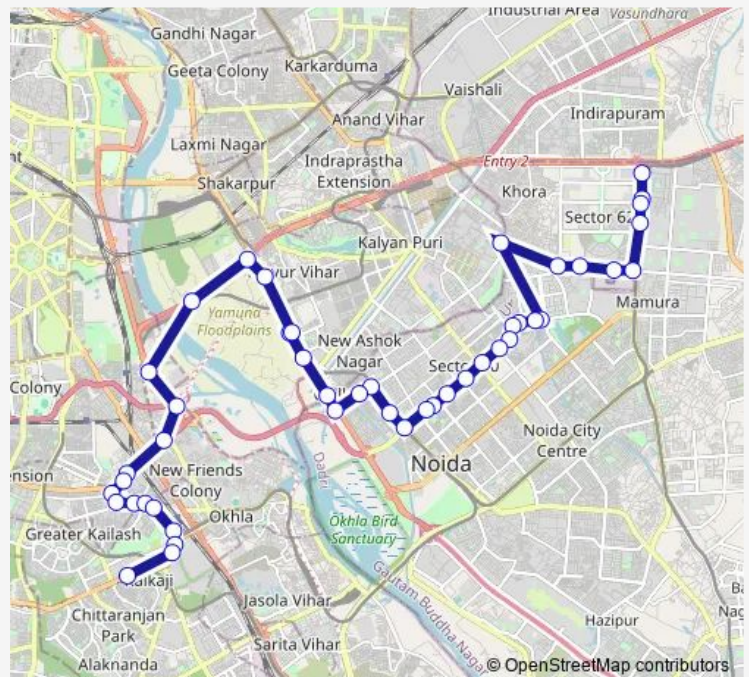

Telephone Exch Noida Sector-19

Noida Sec-19 B

Rajni Gandha Chowk

Route schedule

Noida Sec 62 (Eletronic City) — Nehru Place

Monday 07:20-22:30

Tuesday 07:20-22:30

Wednesday 07:20-22:30

Thursday 07:20-22:30

Friday 07:20-22:30

Saturday 07:20-22:30

Sunday 07:20-22:30

Route info

Direction: Noida Sec 62 (Eletronic City)

Stops: 46

Trip Duration: 1 hour 52 min