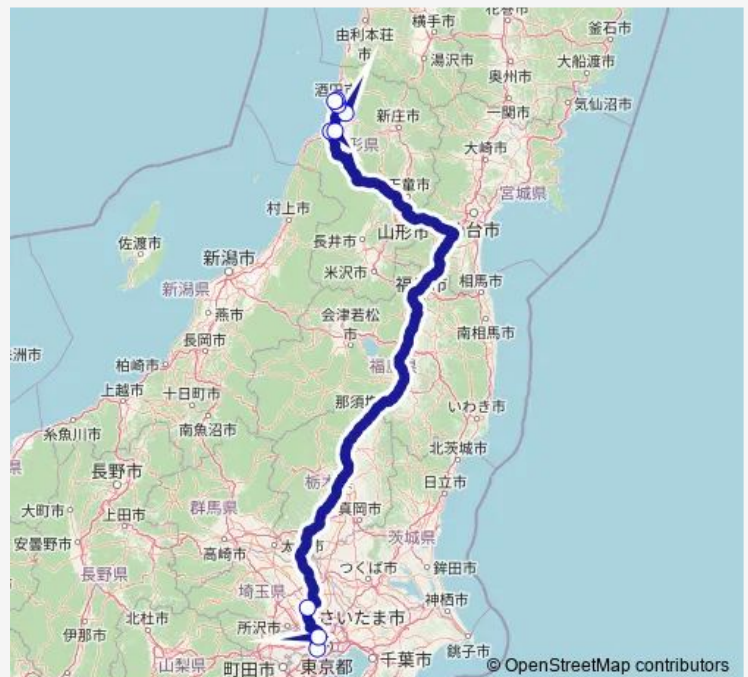

Direction

渋谷駅マークシティ5f — さかた海鮮市場前

9 stops

[Open route schedule](#)

渋谷駅マークシティ5f

池袋駅西口

大宮駅東口

庄内観光物産館

エスモールバスターミナル

余目駅前

イオン酒田南店

酒田駅前

さかた海鮮市場前

Route schedule

渋谷駅マークシティ5f — さかた海鮮市場前

Monday —

Tuesday —

Wednesday —

Thursday 22:30

Friday 22:30

Saturday 22:30

Sunday 22:30

Route info

Direction: 渋谷駅マークシティ5f

Stops: 9

Trip Duration: 8 hour 45 min