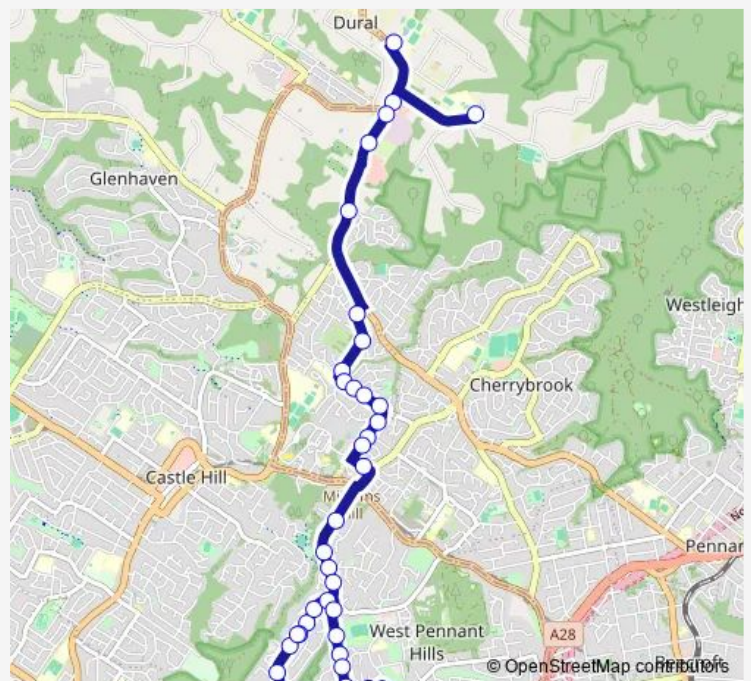

David Rd At Baydon St

David Rd Before Oakhill Dr

David Rd Before Longworth Cres

David Rd At Longworth Cres

David Rd At Erlestoke Pl

David Rd Before Woodgrove Av

David Rd After Woodgrove Av

David Rd After Haven Ct

David Rd At Milford Gr

Treetops Rd Opp Forest Cl

Highs Rd Opp Hoop Pine Pl

Highs Rd Before Daveney Way

Highs Rd At Deveney Way

Route schedule

Redfield College Bus Bay, Old Northern Rd — Aiken Rd After Bellamy Farm Rd

Monday	15:12
Tuesday	15:12
Wednesday	15:12
Thursday	15:12
Friday	15:12
Saturday	—
Sunday	—

Route info

Direction: Redfield College Bus Bay, Old Northern Rd

Stops: 39

Trip Duration: 0 hour 44 min

3504 — Redfield College to Aiken Rd after Bellamy Farm Rd **BusMaps**

Highs Rd At Taylor St

Taylor St After Coonara Av

89 Taylor St

41 Taylor St

25 Taylor St

Taylor St Before Aiken Rd

Aiken Rd Before Hill Rd

Aiken Rd Opp Richard Webb Reserve