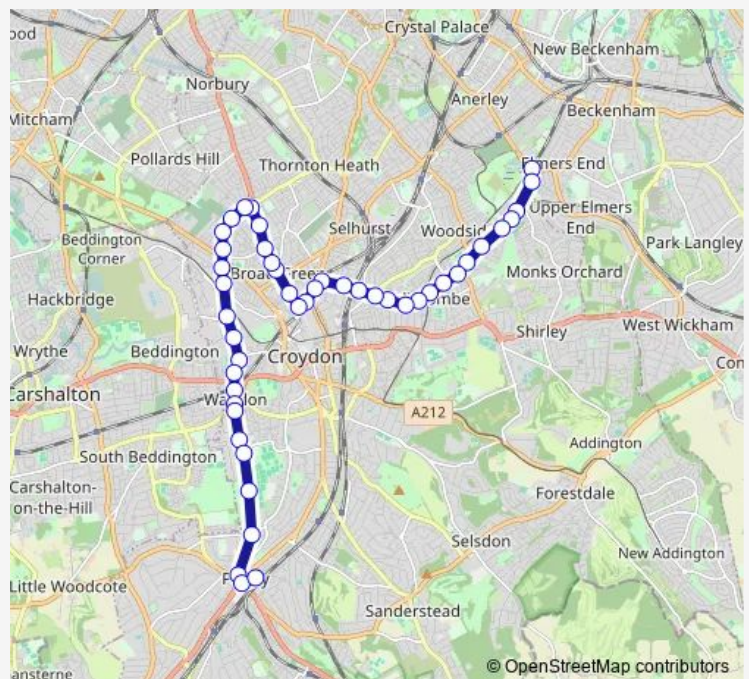

Bedford Hall

West Croydon Bus Station

West Croydon Station

Montague Road

Route schedule

Elmers End Interchange — Purley Station

Monday 00:05-23:50

Tuesday 00:05-23:50

Wednesday 00:05-23:50

Thursday 00:05-23:50

Friday 00:05-23:50

Saturday 00:05-23:50

Sunday 00:05-23:50

Route info

Direction: Elmers End Interchange

Stops: 46

Trip Duration: 1 hour 14 min

Sumner Road Croydon

Broad Green Avenue

Canterbury Road (CR0)

Croydon University Hospital

Thornton Heath Pond

Thornton Heath Pond / Fairlands Avenue

Croydon Crematorium

Route info

Direction: Purley Station

Stops: 47

Trip Duration: 1 hour 12 min

Broad Green Avenue

Sumner Road Croydon

Montague Road

West Croydon Station