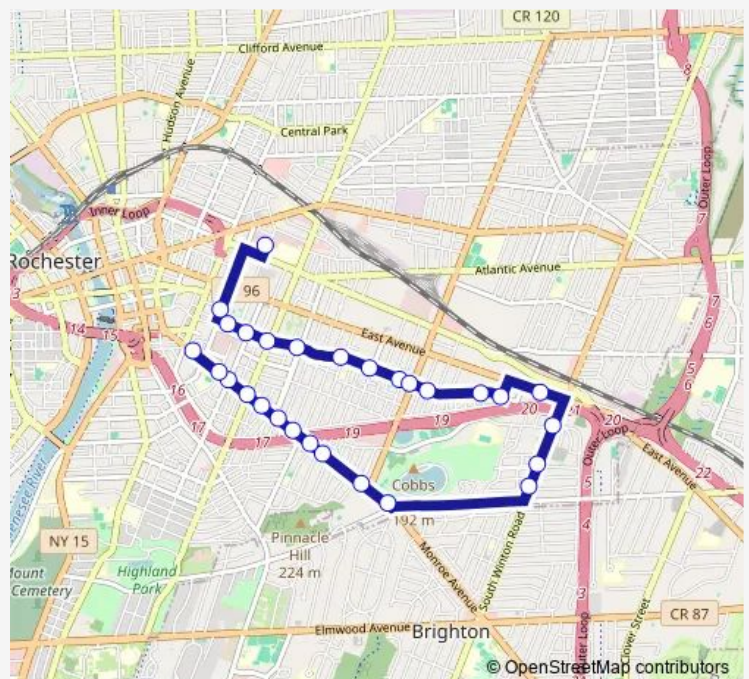

Monroe & Werner

Monroe & 962 Monroe

Monroe & Laburnum

Route schedule

School Of The Arts — Monroe & Linwood

Monday 15:40

Tuesday 15:40

Wednesday 15:40

Thursday 15:40

Friday 12:10-15:40

Saturday —

Sunday —

Route info

Direction: School Of The Arts

Stops: 28

Trip Duration: 0 hour 31 min

Direction

Monroe & Linwood — School Of The Arts

32 stops

[Open route schedule](#)

Monroe & Linwood

Monroe & Averill

Monroe & Meigs

Monroe & Goodman

Stops: 32

Trip Duration: 0 hour 31 min

Park & Oxford

Park & Goodman

Park & Meigs

Park & Alexander

Alexander & Gardiner

Main & Prince