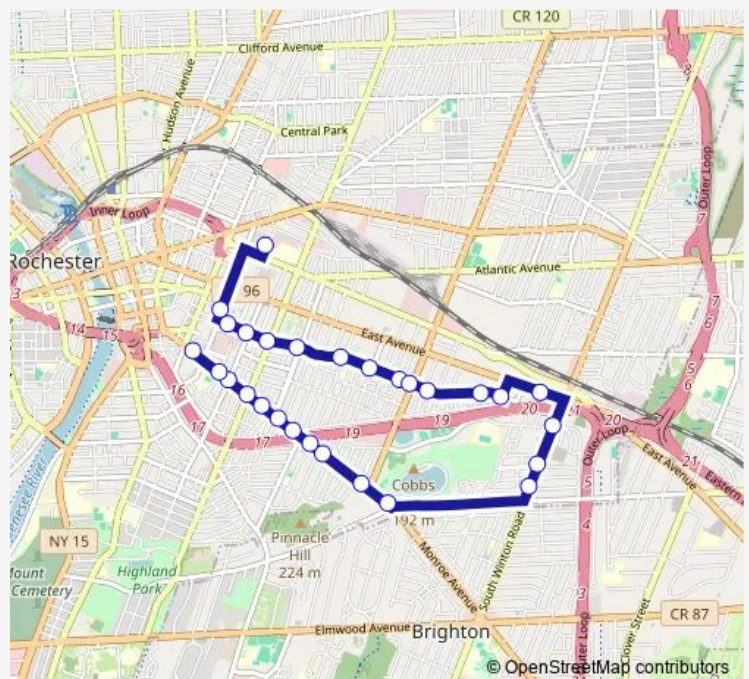

Monroe & Werner

Monroe & 962 Monroe

Monroe & Laburnum

Route schedule

School Of The Arts — Monroe & Linwood

Monday 15:40

Tuesday 15:40

Wednesday 15:40

Thursday 15:40

Friday 12:10-15:40

Saturday —

Sunday —

Route info

Direction: School Of The Arts

Stops: 28

Trip Duration: 0 hour 31 min

Direction

Monroe & Linwood — School Of The Arts

32 stops

[Open route schedule](#)

Monroe & Linwood

Monroe & Averill

Monroe & Meigs

Monroe & Goodman

Stops: 32

Trip Duration: 0 hour 31 min

Park & Oxford

Park & Goodman

Park & Meigs

Park & Alexander

Alexander & Gardiner

Main & Prince