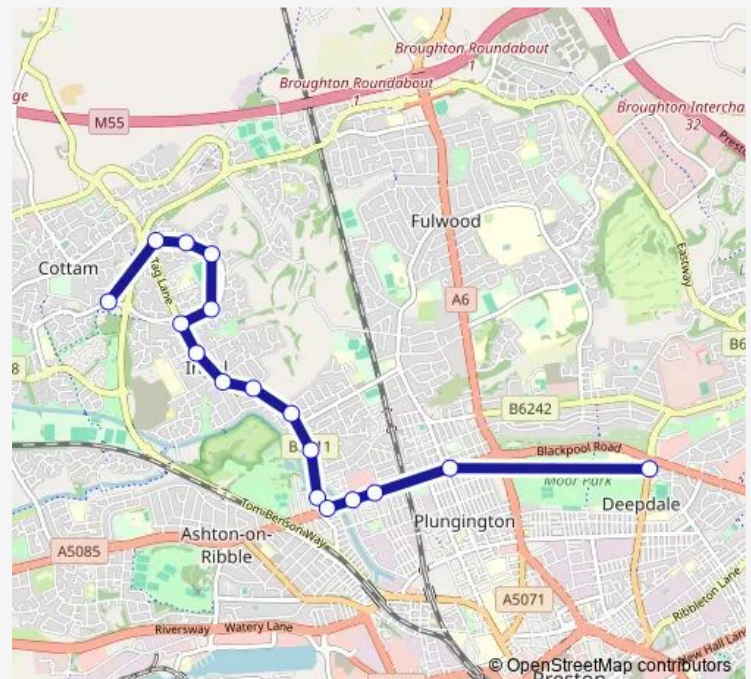

### Route schedule

The Ancient Oak — Football Ground

Monday 11:30-19:00

Tuesday 11:30-19:00

Wednesday 11:30-19:00

Thursday 11:30-19:00

Friday 11:30-19:00

Saturday 11:30-19:00

### Route info

Direction: The Ancient Oak

Stops: 17

Trip Duration: 0 hour 20 min