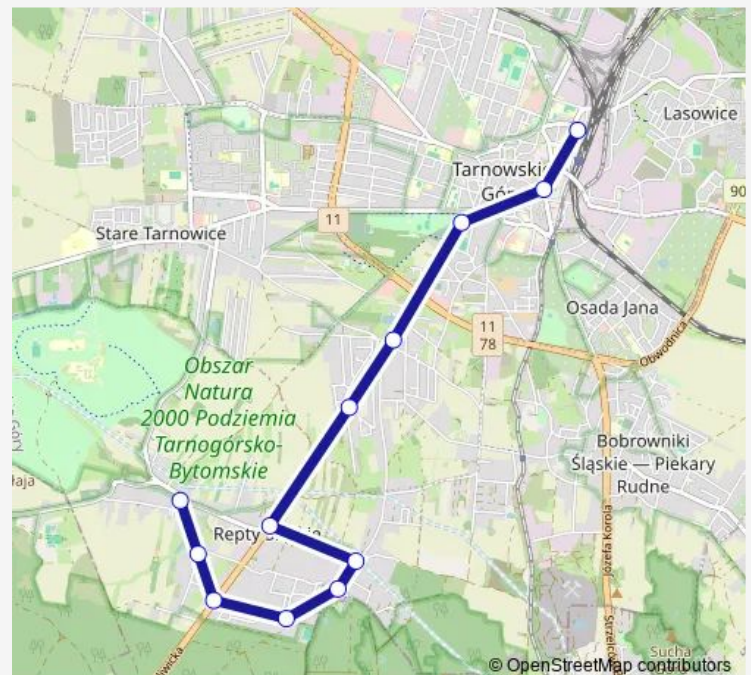

Direction

Repty Śląskie Witosa — Tarnowskie Góry Dworzec

12 stops

[Open route schedule](#)

Repty Śląskie Witosa

Repty Śląskie Jaworowa [nż]

Repty Śląskie Skowronków

Repty Śląskie Boisko

Repty Śląskie Rezerwat Segiet

Repty Śląskie Piekarnia

Repty Śląskie Długa

Tarnowskie Góry Torowa

Tarnowskie Góry Kolonia Staszica

Tarnowskie Góry Gliwicka

Tarnowskie Góry Bytomska

Tarnowskie Góry Dworzec

Route schedule

Repty Śląskie Witosa — Tarnowskie Góry Dworzec

Monday 07:17-15:37

Tuesday 07:17-15:37

Wednesday 07:17-15:37

Thursday 07:17-15:37

Friday 07:17-15:37

Saturday —

Sunday —

Route info

Direction: Repty Śląskie Witosa

Stops: 12

Trip Duration: 0 hour 19 min