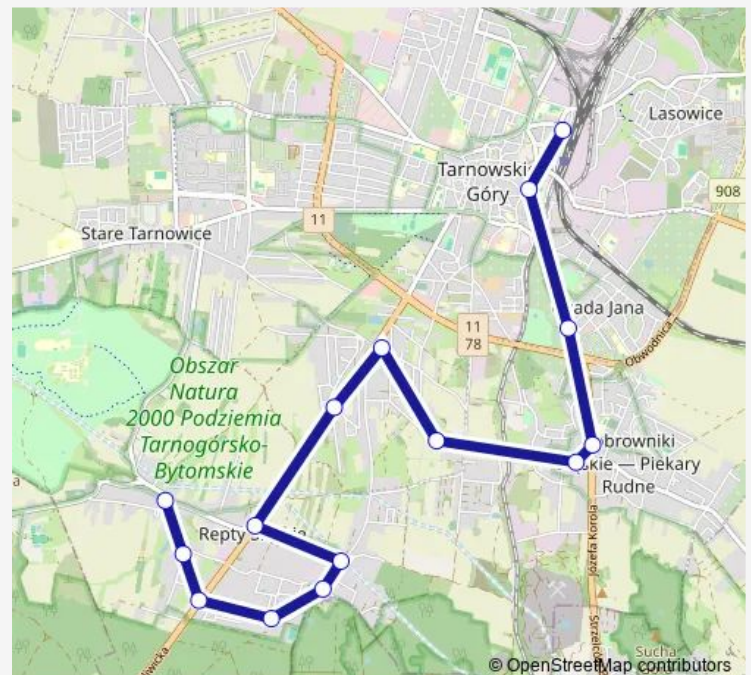

Thursday 05:24-17:13

Friday 05:24-17:13

Saturday —

Sunday —

Route info

Direction: Repty Śląskie Witosa

Stops: 15

Trip Duration: 0 hour 25 min