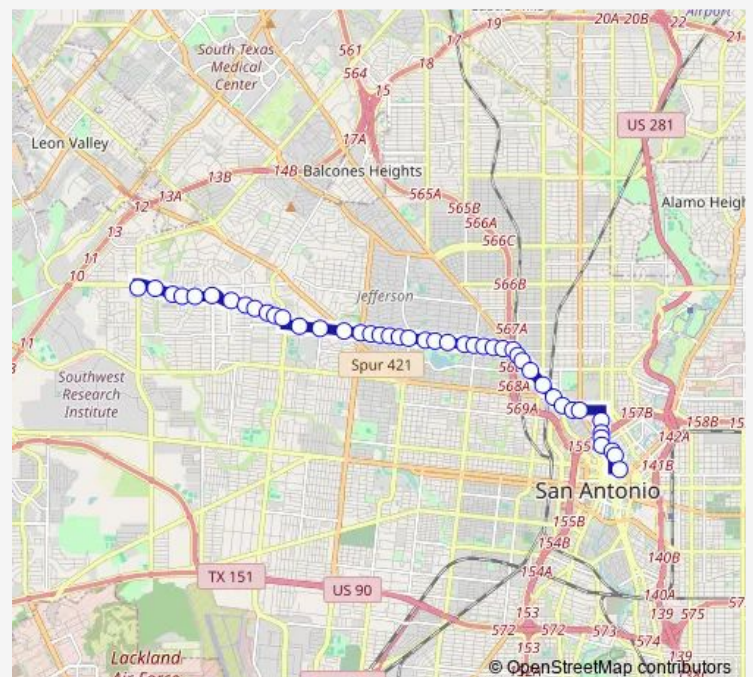

Woodlawn & Germania

Woodlawn & Emory

Woodlawn & Wilson

Route schedule

Callaghan & Fermi — Pecan & Navarro

Monday	23:05-01:05 ⁺¹
Tuesday	23:05-01:05 ⁺¹
Wednesday	23:05-01:05 ⁺¹
Thursday	23:05-01:05 ⁺¹
Friday	23:05-01:05 ⁺¹
Saturday	23:05-01:05 ⁺¹
Sunday	23:05-01:05 ⁺¹

Route info

Direction: Callaghan & Fermi

Stops: 45

Trip Duration: 0 hour 22 min

289 — Poplar / Woodlawn 89-90 Lineup

Woodlawn & S. Josephine Tobin

Woodlawn & N. Josephine Tobin

Woodlawn & Vollum

Fredericksburg RD. & Cincinnati

Fredericksburg RD. Opposite Blanco

Fredericksburg RD. & Culebra

Five Points Transfer Area - Southbound

Fredericksburg RD. & Cypress

Cypress & SAN Pedro

Main & Maple

Main & Elmira

Friday 22:30-00:30⁺¹

Saturday 22:30-00:30⁺¹

Sunday 22:30-00:30⁺¹

Route info

Direction: Pecan & Navarro

Stops: 55

Trip Duration: 0 hour 35 min

N.W. 24th between Culebra & Kentucky