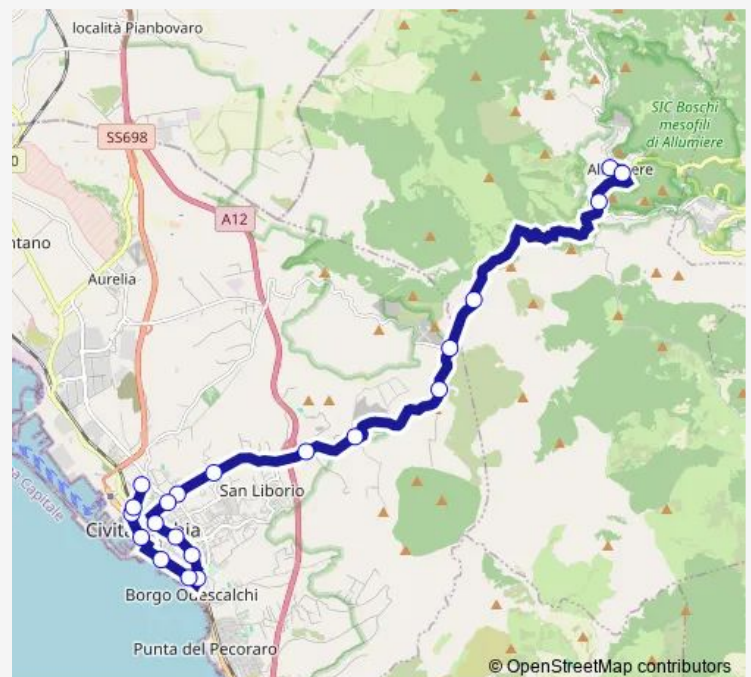

Monday 07:10

Tuesday 07:10

Wednesday 07:10

Thursday 07:10

Friday 07:10

Saturday 07:25

Sunday —

Route info

Direction: Allumiere | Piazza Repubblica # f258

Stops: 21

Trip Duration: 0 hour 45 min

Allumiere - Civitavecchia # Cv212a

Bus time schedules and route maps are available in an offline PDF at busmaps.com. Use the busmaps.com website to see live bus times, train schedule or subway schedule, and step-by-step directions for all public transit in Civitavecchia