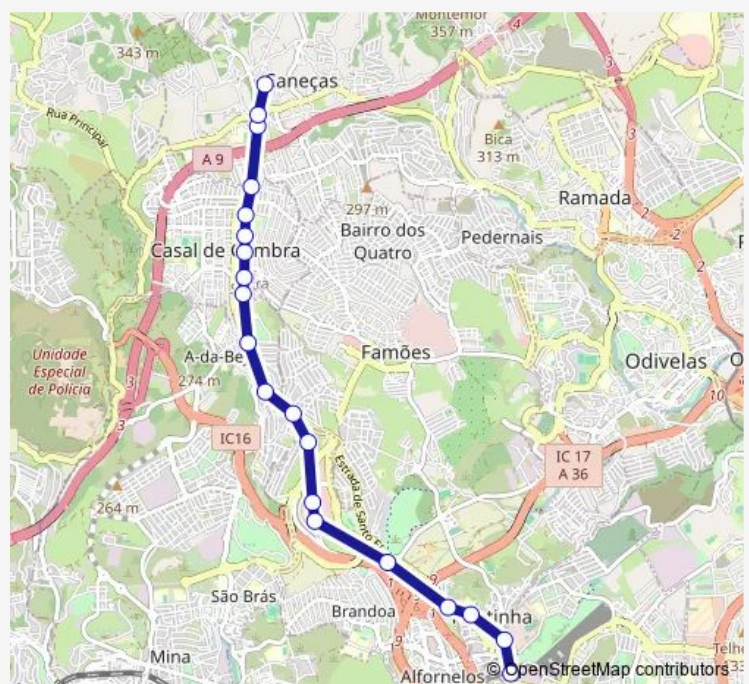

Thursday 07:20-22:00

Friday 07:20-22:00

Saturday —

Sunday —

Route info

Direction: Pontinha (Metro)

Stops: 20

Trip Duration: 0 hour 20 min