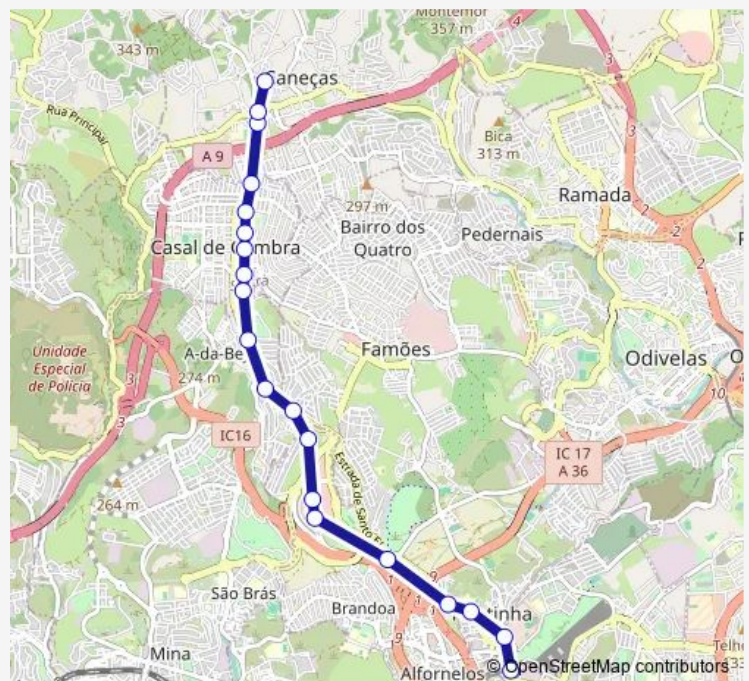

Thursday 07:20-22:00

Friday 07:20-22:00

Saturday —

Sunday —

Route info

Direction: Pontinha (Metro)

Stops: 20

Trip Duration: 0 hour 20 min