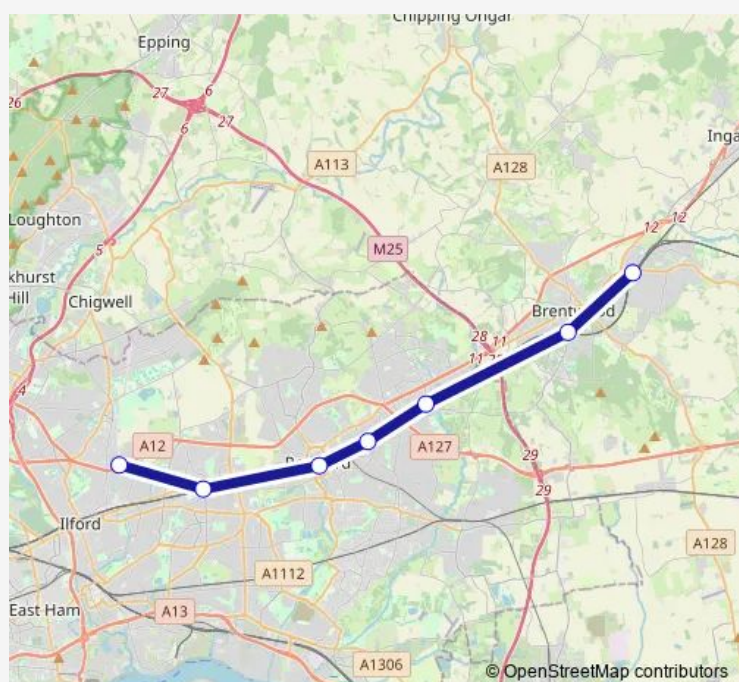

### Direction

Shenfield — Newbury Park Station

7 stops

[Open route schedule](#)

Shenfield

Brentwood

Harold Wood

Gidea Park

Romford

Chadwell Heath

Newbury Park Station

### Route schedule

Shenfield — Newbury Park Station

Monday 04:44-23:14

Tuesday —

Wednesday —

Thursday —

Friday —

Saturday 04:44-23:59

### Route info

Direction: Shenfield

Stops: 7

Trip Duration: 1 hour 0 min

■ Xr:Snf->Znp — XR replacement bus service from SNF to Znp

Xr:Snf->Znp Rail Replacement Bus Service time schedules and route maps are available in an offline PDF at [busmaps.com](https://busmaps.com). Use the [busmaps.com](https://busmaps.com) website to see live bus times, train schedule or subway schedule, and step-by-step directions for all public transit in Romford