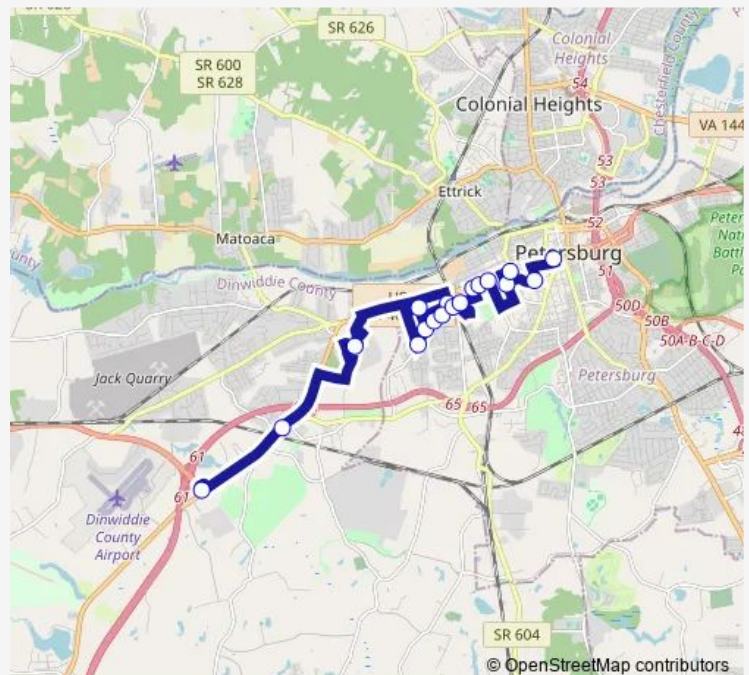

Direction

Airport Street — Petersburg Station

18 stops

[Open route schedule](#)

Airport Street

Boydton Plank Road and Weakley Road (Burger King)

Central State

Mckenney Street and Randolph Avenue

Route schedule

Airport Street — Petersburg Station

Monday	06:30-17:30
Tuesday	06:30-17:30
Wednesday	06:30-17:30
Thursday	06:30-17:30
Friday	06:30-17:30
Saturday	06:30-17:30
Sunday	—

Route info

Direction: Airport Street

Stops: 18

Trip Duration: 0 hour 40 min

Direction

Petersburg Station — Airport Street

10 stops

[Open route schedule](#)

Petersburg Station

Washington Street and Market Street (St. Joseph Church)

Friday 06:15-17:15

Saturday 06:15-17:15

Sunday —

Route info

Direction: Petersburg Station

Stops: 10

Trip Duration: 0 hour 15 min

Direction