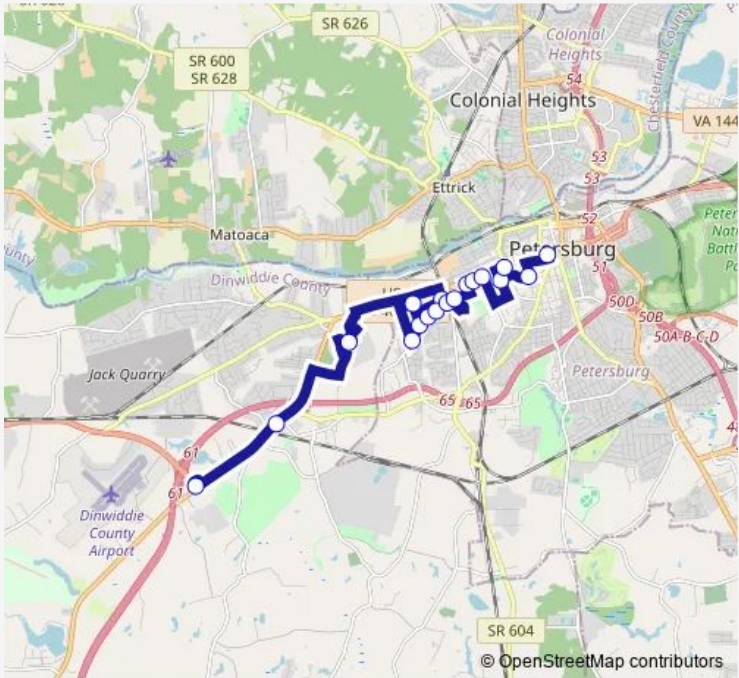

Direction
 Airport Street — Petersburg Station
 18 stops
[Open route schedule](#)

- Airport Street
- Boydton Plank Road and Weakley Road (Burger King)
- Central State
- Mckenney Street and Randolph Avenue
- Church Street and Elm Street
- Dupuy Road and Summit Street (Summit Point)
- Dupuy Road and Elm Street
- Dupuy Road and Poplar Street
- Pleasants Lane and Dupuy Road
- Dupuy Road and Youngs Road
- Farmer Street and Fairgrounds Road (Westbound)
- Chappell Street and Wythe Street
- Wythe Street and Stiles Lane
- Wythe Street and West Street
- Dunlop Street and Farmer Street
- Wythe Street and South Street
- Farmers Street and Guarantee Street (Gill Haven)
- Petersburg Station

Route schedule
 Airport Street — Petersburg Station

Monday	06:30-17:30
Tuesday	06:30-17:30
Wednesday	06:30-17:30
Thursday	06:30-17:30
Friday	06:30-17:30
Saturday	06:30-17:30
Sunday	—

Route info
 Direction: Airport Street
 Stops: 18
 Trip Duration: 0 hour 40 min

Direction

Petersburg Station — Airport Street

10 stops

[Open route schedule](#)

Petersburg Station

Washington Street and Market Street (St. Joseph Church)

Washington Street and Lafayette Street

Washington Street and N Jones Street

Washington Street and Dunlop Street

Washington Street and West Street

Washington Street and Stiles Lane

Washington Street and Indiana Lane

Mcdonald's

Airport Street

Route schedule

Petersburg Station — Airport Street