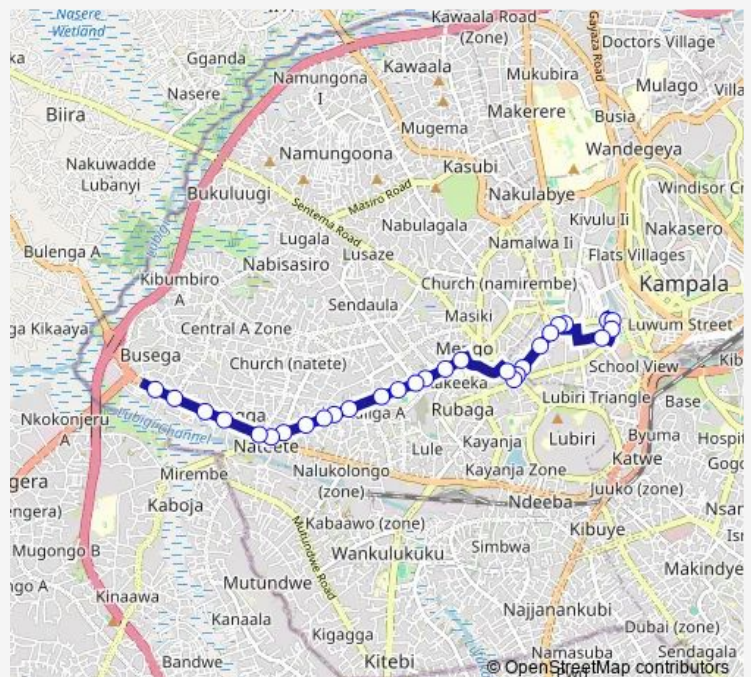

### Route schedule

New Taxi Park - Kk Trust Hotel — Petrocity

Monday 06:30-19:00

Tuesday 06:30-19:00

Wednesday 06:30-19:00

Thursday 06:30-19:00

Friday 06:30-19:00

Saturday 06:30-19:00

### Route info

Direction: New Taxi Park - Kk Trust Hotel

Stops: 29

Trip Duration: 0 hour 38 min

■ Ka072 — Busega-New Taxi Park

Wakaliga Rd - Kamanya Rd Jct

Petrocity (Nateete)

Nateete Market