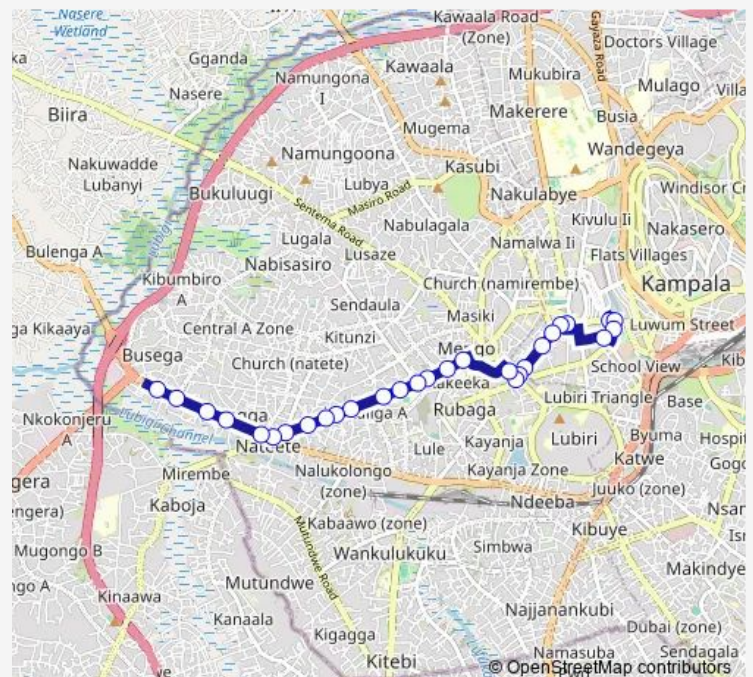

### Route schedule

New Taxi Park - Kk Trust Hotel — Petrocity

Monday 06:30-19:00

Tuesday 06:30-19:00

Wednesday 06:30-19:00

Thursday 06:30-19:00

Friday 06:30-19:00

Saturday 06:30-19:00

### Route info

Direction: New Taxi Park - Kk Trust Hotel

Stops: 29

Trip Duration: 0 hour 47 min

KA072 — Busega-New Taxi Park

Wakaliga Rd - Kamanya Rd Jct

Petrocity (Nateete)

Nateete Market