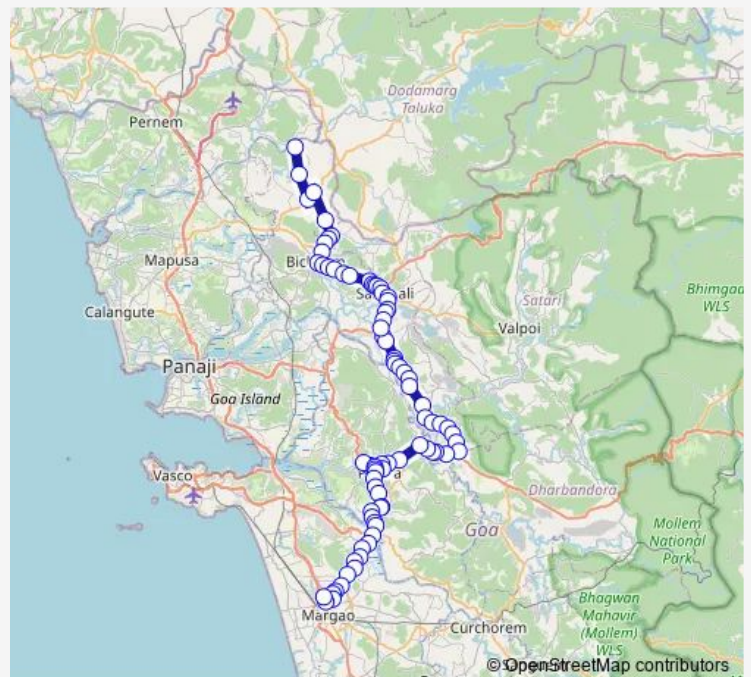

Bus MRG98 Margao - Sal

[Go to website](#)

Direction

Sal — Margao KTC Bus Stand

81 stops

[Open route schedule](#)

- Sal
- Vadaval
- Kasarpal
- Goa Dodamarg
- Ladfe
- Forest Check Post
- Vanan
- Lakhere
- Bordem
- Bicholim KTC Bus Stand
- Bicholim Muslim Wada
- Bicholim Hospital
- Zantye College
- Sarvan Cross
- Adhar Hospital, Sarvan
- Vijaynagar
- Karapur Tisk
- Karapur Tisk, Bank
- Vithallapur
- Datt Mandir, Below Bridge
- Sankhali KTC Bus Stand

Route schedule

Sal — Margao KTC Bus Stand

Monday	07:00
Tuesday	07:00
Wednesday	07:00
Thursday	07:00
Friday	07:00
Saturday	07:00
Sunday	07:00

Route info

Direction: Sal

Stops: 81

Trip Duration: 2 hour 30 min

■ MRG98 — Margao - Sal