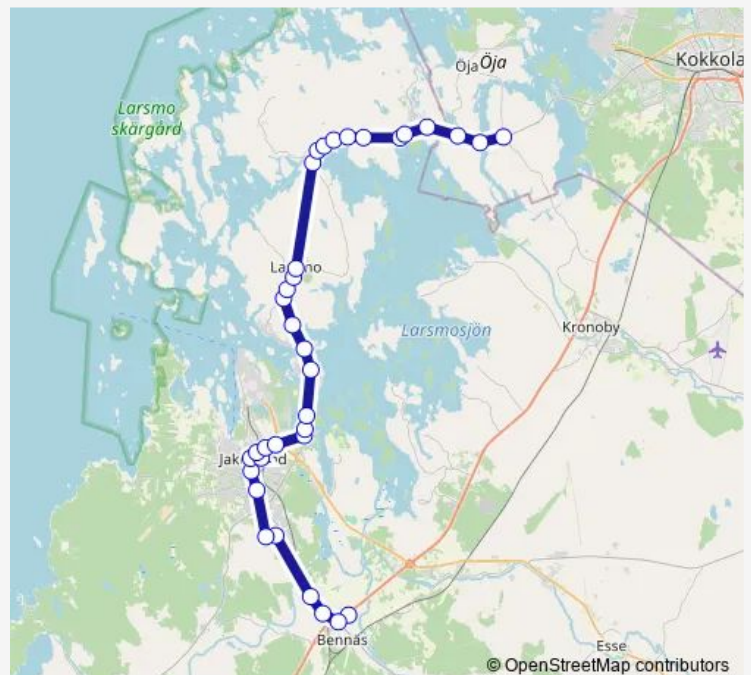

Thursday 15:05

Friday 15:05

Saturday —

Sunday —

Route info

Direction: Sursik skola

Stops: 35

Trip Duration: 0 hour 45 min