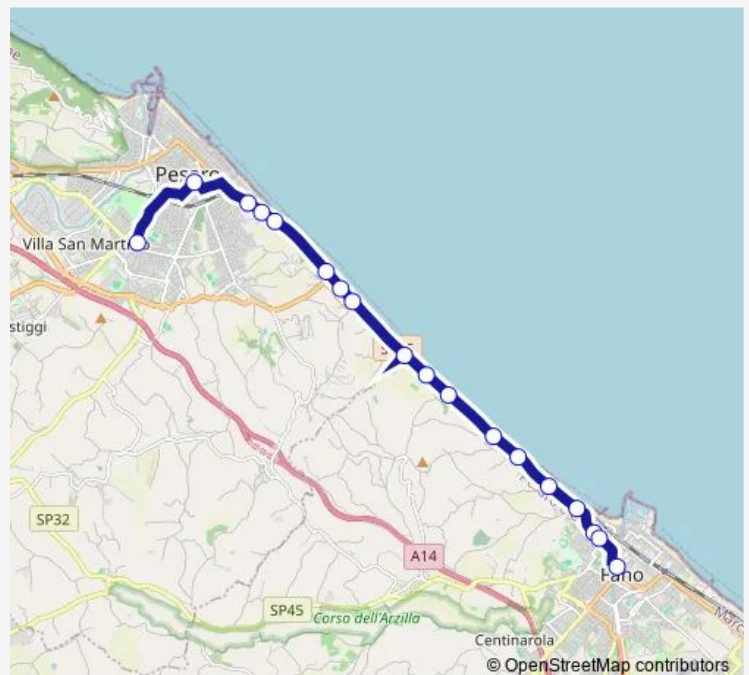

Thursday —

Friday 07:30-13:30

Saturday 07:30-13:30

Sunday —

**Route info**

Direction: Pincio

Stops: 6

Trip Duration: 0 hour 30 min

99s — Fano-Pesaro Scolastica

**BusMaps**

**Direction**

Pesaro Stazione (Bus+Fs) — Napoli 1 (Battisti)

2 stops

[Open route schedule](#)

Pesaro Stazione (Bus+Fs)

Napoli 1 (Battisti)

## Route info

Direction: Pesaro Stazione (Bus+Fs)

Stops: 2

Trip Duration: 0 hour 5 min