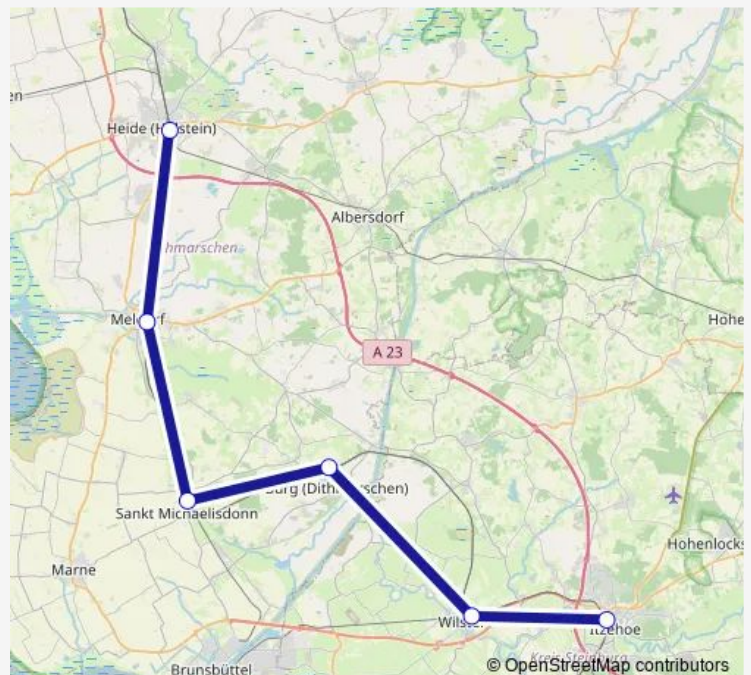

Rail Rb62 Heide > Burg > Itzehoe

[Go to website](#)

Direction

Husum — Itzehoe

9 stops

[Open route schedule](#)

Husum
Friedrichstadt
Lunden
Heide(Holst)
Meldorf
St Michaelisdonn
Burg(Dithm)
Wilster
Itzehoe

Route schedule

Husum — Itzehoe

Monday	06:24-22:48
Tuesday	06:24-22:48
Wednesday	06:24-22:48
Thursday	06:24-22:48
Friday	06:24-21:10
Saturday	06:24-21:10
Sunday	09:08-22:48

Route info

Direction: Husum

Stops: 9

Trip Duration: 1 hour 6 min

■ Rb62

Direction

Itzehoe — Husum

9 stops

[Open route schedule](#)

Itzehoe

Wilster

Burg(Dithm)

St Michaelisdonn

Meldorf

Heide(Holst)

Lunden

Friedrichstadt

Husum

Route schedule

Itzehoe — Husum