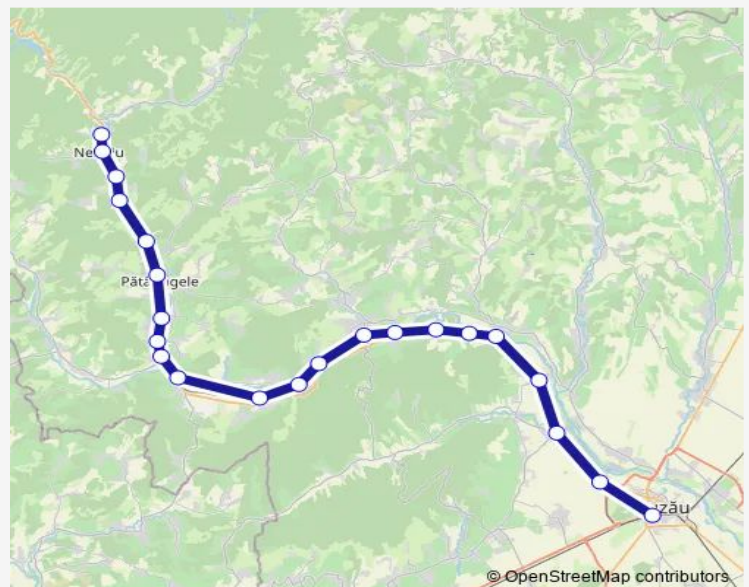

Rail R: Nehoiașu Hm. - Buzău R: Nehoiașu Hm. - Nehoiu h.
- Păltineni h. - Șețu h. - Valea Sibiciului h. - Pătârlagele Hm.
- Mărunțișu hcv. - Valea Seacă h. - Gura Bascii h. - Cislău
hcv. - Viperești h. - Rușavățu h. - Bădila h. - Pârscov Hm. -
Măgura hcv. - Unguriu h. - Ojasca h. - Berca - Cândești h. -
Vernești h. - Buzău Nord Hm. - Buzău

[Go to website](#)

Direction

Nehoiașu Hm. — Buzău

22 stops

[Open route schedule](#)

Nehoiașu Hm.

Nehoiu h.

Păltineni h.

Șețu h.

Valea Sibiciului h.

Pătârlagele Hm.

Mărunțișu hcv.

Valea Seacă h.

Gura Bascii h.

Cislău hcv.

Viperești h.

Rușavățu h.

Bădila h.

Pârscov Hm.

Măgura hcv.

Unguriu h.

Ojasca h.

Berca

Route schedule

Nehoiașu Hm. — Buzău

Monday	03:48-18:24
Tuesday	03:48-18:24
Wednesday	03:48-18:24
Thursday	03:48-18:24
Friday	03:48-18:24
Saturday	03:48-16:45
Sunday	03:48-18:24

Route info

Direction: Nehoiașu Hm.

Stops: 22

Trip Duration: 2 hour 24 min