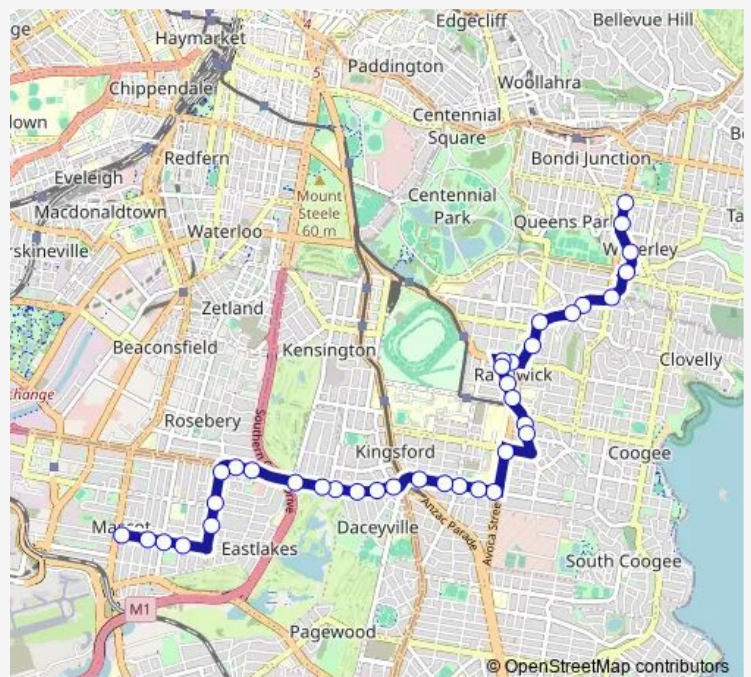

Monday 15:38

Tuesday 15:38

Wednesday 15:38

Thursday 15:38

Friday 15:38

Saturday —

Sunday —

Route info

Direction: Waverley College, Carrington Rd

Stops: 37

Trip Duration: 0 hour 37 min

698e — Waverley College to Mascot

Rainbow St Opp Willis Lane

Dacey Gardens, Gardeners Rd

Gardeners Rd Opp St Spyridon Church

Gardeners Rd Before Astrolabe Rd

Gardeners Rd Opp Leonard Av

Gardeners Rd Opp Eastern Av

Gardeners Rd Opp Tunstall Av

Gardeners Rd After Racecourse Pl

Gardeners Rd Before Maloney St

Maloney St Before Evans Av

Maloney St Opp Coward St

Maloney St At Robinson St

King St At Hicks Av

L' Estrange Park, King St

King St Opp Wellington St

King St Before Botany Rd

698e School Bus time schedules and route maps are available in an offline PDF at [busmaps.com](https://busmaps.com). Use the [busmaps.com](https://busmaps.com) website to see live bus times, train schedule or subway schedule, and step-by-step directions for all public transit in Sydney